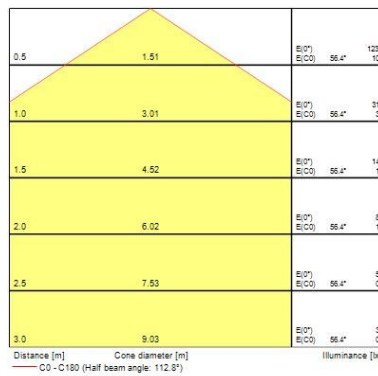

RANA NEO Recessed 1200

RANA NEO 3700LM REC 1200x300 840 DALI EM 1L WHITE
0052597

Product EAN number	5410288525976
Packaging single width (cm)	6.5
Packaging single depth (cm)	32.0
DUN14 (outer)	05410288525976
Packaging outer length / height (cm)	124.5

PHOTOMETRY

TECHNICAL DRAWINGS