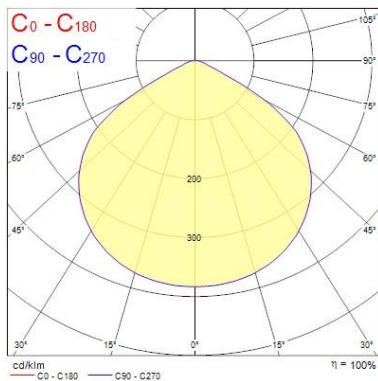

RANA NEO Recessed 1200

RANA NEO 3700LM REC 1200x300 840 DALI EM 1L WHITE
0052597

Product EAN number	5410288525976
Packaging single width (cm)	6.5
Packaging single depth (cm)	32.0
DUN14 (outer)	05410288525976
Packaging outer length / height (cm)	124.5

PHOTOMETRY

TECHNICAL DRAWINGS