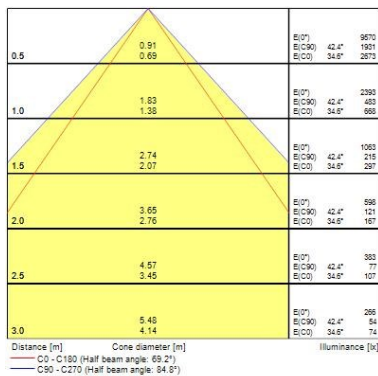

RANA NEO Recessed 1200

RANA NEO 3700LM REC 1200x300 840 DALI EM 1L WHITE
0052597

Product EAN number	5410288525976
Packaging single width (cm)	6.5
Packaging single depth (cm)	32.0
DUN14 (outer)	05410288525976
Packaging outer length / height (cm)	124.5

PHOTOMETRY

TECHNICAL DRAWINGS