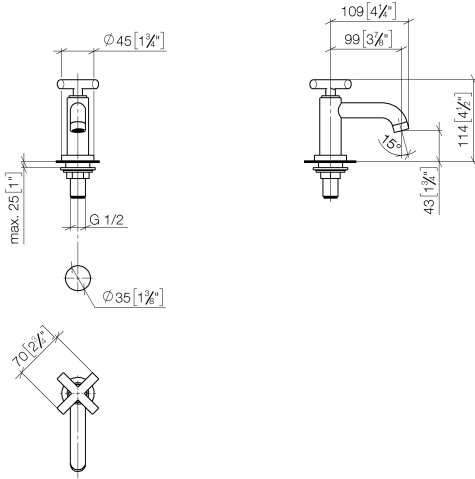

17 500 892 Product version from 6/30/2009

- 100mm projection
- fixed spout
- circular, air-enriched flow
- height of mixer 115 mm
- height up to aerator 40 mm
- hole diameter 35 mm
- 1/2" connection
- rosette Ø 45 mm
- max. flow 7 l/min
- lead-free
- This product can help a building meet the requirements of Green Building Rating Systems, e.g. LEED®, BREEAM®, DGNB

17 500 892 Product version from 6/30/2009

mm [inches]

Flow rate chart

Codes & Standards

DIN 4109

ISO 3822

Ü-Zeichen

## TARA Pillar tap cold water - Brushed Durabross (23kt Gold)

TARA

17 500 892 Product version from 6/30/2009

### Spare parts list

No.	Item Number	Name	Quantity used	Delivery time
9	04 23 10 010 88 90	Mounting with seals Ø 53 x 27 mm, 1/2" -	1.00	14
5	09 14 10 085 90	O-Ring 20,0 x 1,5 mm -	2.00	14
3	09 20 89 011-28	Handle 70 x 70 x 22,5 mm - Brushed Durabron (23kt Gold)	1.00	40
2	09 31 11 055 90	Mounting Threaded pin with hexagon socket with point M4 x 3,5 mm -	1.00	14
7	90 23 01 068 01-28	Aerator M18x1 7,0 l/min. - Brushed Durabron (23kt Gold)	1.00	40
10	90 30 04 025 00 90	High pressure hose 3/8" x 1/2" x 500 mm -	1.00	14
1	90 20 89 011 00-28	handle	1.00	-
Spare part can no longer be ordered, please order the replacement item				
8	09 27 89 106-28	Rosette Ø 45 x 9 mm - Brushed Durabron (23kt Gold)	1.00	40
6	90 90 03 135 00 90	Head part clockwise closing 1/2" -	1.00	14
4	09 21 02 089-28	Cover Ø 24,5 x 9,5 mm - Brushed Durabron (23kt Gold)	1.00	40