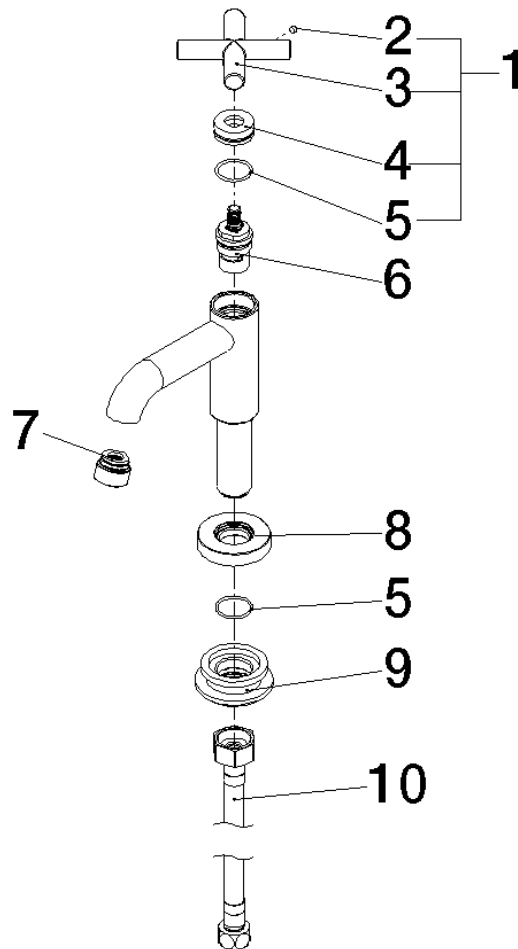

17 500 892 Product version from 6/30/2009

- 100mm projection
- fixed spout
- circular, air-enriched flow
- height of mixer 115 mm
- height up to aerator 40 mm
- hole diameter 35 mm
- 1/2" connection
- rosette Ø 45 mm
- max. flow 7 l/min
- lead-free
- This product can help a building meet the requirements of Green Building Rating Systems, e.g. LEED®, BREEAM®, DGNB

17 500 892 Product version from 6/30/2009

mm [inches]

Flow rate chart

Codes & Standards

DIN 4109

ISO 3822

Ü-Zeichen

## TARA Pillar tap cold water - Brushed Durabross (23kt Gold)

TARA

17 500 892 Product version from 6/30/2009

### Spare parts list

No.	Item Number	Name	Quantity used	Delivery time
9	04 23 10 010 88 90	Mounting with seals Ø 53 x 27 mm, 1/2" -	1.00	14
5	09 14 10 085 90	O-Ring 20,0 x 1,5 mm -	2.00	14
3	09 20 89 011-28	Handle 70 x 70 x 22,5 mm - Brushed Durabron (23kt Gold)	1.00	40
2	09 31 11 055 90	Mounting Threaded pin with hexagon socket with point M4 x 3,5 mm -	1.00	14
7	90 23 01 068 01-28	Aerator M18x1 7,0 l/min. - Brushed Durabron (23kt Gold)	1.00	40
10	90 30 04 025 00 90	High pressure hose 3/8" x 1/2" x 500 mm -	1.00	14
1	90 20 89 011 00-28	handle	1.00	-
Spare part can no longer be ordered, please order the replacement item				
8	09 27 89 106-28	Rosette Ø 45 x 9 mm - Brushed Durabron (23kt Gold)	1.00	40
6	90 90 03 135 00 90	Head part clockwise closing 1/2" -	1.00	14
4	09 21 02 089-28	Cover Ø 24,5 x 9,5 mm - Brushed Durabron (23kt Gold)	1.00	40