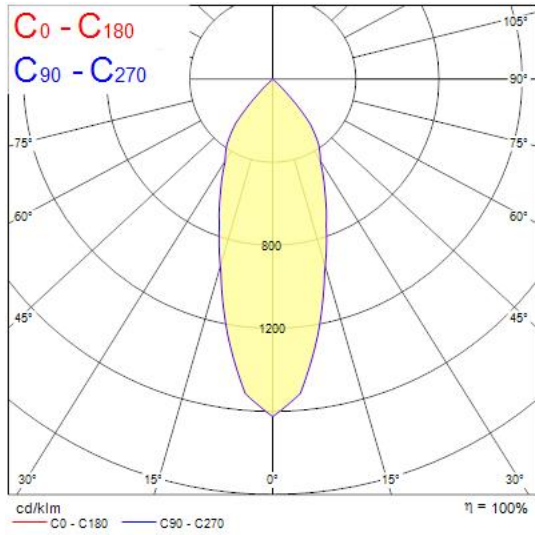

Concord

MYRIAD HOUSING 2700K DALI 2057922

Features

- MYRIAD HOUSING 2700K DALI

Product Overview

Product name	MYRIAD HOUSING 2700K DALI
Technology	LED
Cap/Base	N/A
Environment	Interior
Fixture luminous flux (lm)	791
Luminaire efficacy (lm/W)	79
LOR (%)	100
Colour temperature (K)	2700
Light colour	Candlelight
CRI (Ra)	85
Colour Variation Initial (SDCM)	3
Photobiological Risk Group	RG1
Total power consumption (W)	10
Electrical protection	Class II
IP rating	IP44/20
IK rating	IK02
Product EAN number	5025768579228
Warranty	5 years

Concord

MYRIAD HOUSING 2700K DALI 2057922

Photometry

Technical drawings

Dimensions (mm)