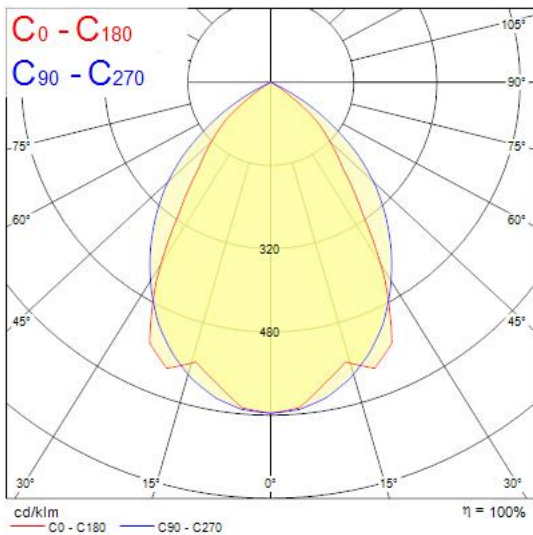

RANA NEO 3500LM REC 1200x300 830 DALI EM 1L WHITE 0052596

Electrical protection	Class I
Control gear type	LED driver constant current
LED Flickering Rate	Ultra low (5% or less)
Housing colour	RAL 9016 - Traffic white / Bezel
IP rating	IP20
IK rating	IK07
Product EAN number	5410288525969
Warranty	5 years

Photometry