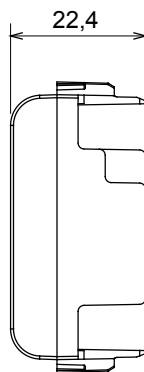

Accessory for ChoruSmart connected devices: allows you to install the retractable devices in the supports.

Category	Blanking module	Symbol	Radio frequency
Colour	Satin white	Description	1 module
Standard	EN 60669-1	Thermo-pressure with ball	125 °C
Glow Wire Test	850 °C	Suitable for	Contacts interfaces, Zigbee actuators
No. modules	1	Material	Technopolymer
Electrocod	0100		

DIMENSIONAL

TECHNICAL SYMBOLOGY

STANDARDS/APPROVALS