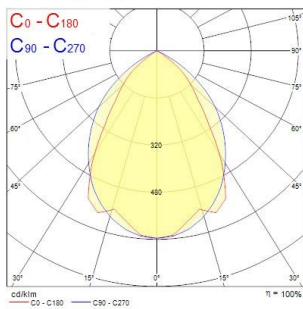

RANA NEO Recessed 1200

RANA NEO 3500LM REC 1200x300 830 DALI EM 1L WHITE
0052596

TECHNICAL DRAWINGS