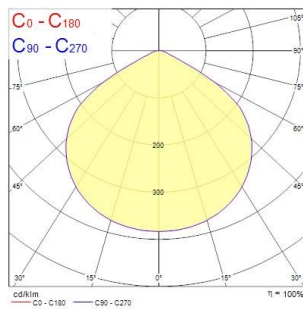

RANA NEO Recessed 1200

RANA NEO 3500LM REC 1200x300 830 DALI EM 1L WHITE
0052596

TECHNICAL DRAWINGS