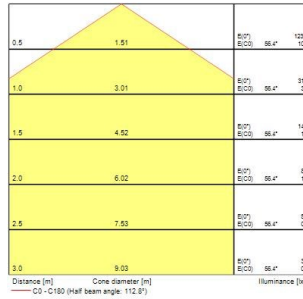

RANA NEO Recessed 1200

RANA NEO 3500LM REC 1200x300 830 DALI EM 1L WHITE
0052596

TECHNICAL DRAWINGS