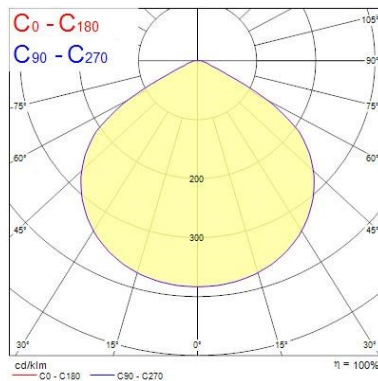

Product EAN number	5410288525969
Packaging single width (cm)	6.5
Packaging single depth (cm)	32.0
DUN14 (outer)	05410288525969
Packaging outer length / height (cm)	124.5

PHOTOMETRY

TECHNICAL DRAWINGS