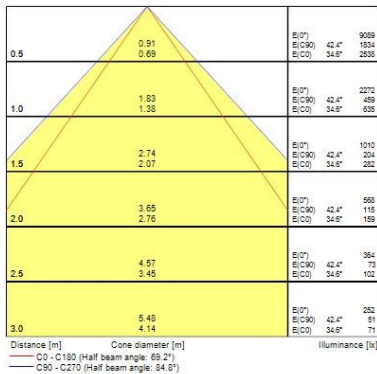

Diffuser material PC Polycarbonate

Nominal Product Length (mm) 1196

Nominal Product Width (mm) 296

Weight (kg) 5.5

Packaging

Single packaging type Carton

RANA NEO Recessed 1200

RANA NEO 3500LM REC 1200x300 830 DALI EM 1L WHITE
0052596

Product EAN number	5410288525969
Packaging single width (cm)	6.5
Packaging single depth (cm)	32.0
DUN14 (outer)	05410288525969
Packaging outer length / height (cm)	124.5

PHOTOMETRY

TECHNICAL DRAWINGS