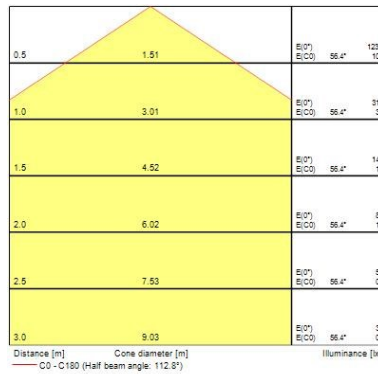

Diffuser material PC Polycarbonate

Nominal Product Length (mm) 1196

Nominal Product Width (mm) 296

Weight (kg) 5.5

Packaging

Single packaging type Carton

RANA NEO Recessed 1200

RANA NEO 3500LM REC 1200x300 830 DALI EM 1L WHITE
0052596

Product EAN number	5410288525969
Packaging single width (cm)	6.5
Packaging single depth (cm)	32.0
DUN14 (outer)	05410288525969
Packaging outer length / height (cm)	124.5

PHOTOMETRY

TECHNICAL DRAWINGS