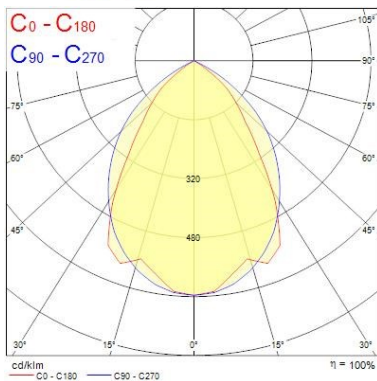

Diffuser material PC Polycarbonate

Nominal Product Length (mm) 1196

Nominal Product Width (mm) 296

Weight (kg) 5.5

Packaging

Single packaging type Carton

RANA NEO Recessed 1200

RANA NEO 3500LM REC 1200x300 830 DALI EM 1L WHITE
0052596

Product EAN number	5410288525969
Packaging single width (cm)	6.5
Packaging single depth (cm)	32.0
DUN14 (outer)	05410288525969
Packaging outer length / height (cm)	124.5

PHOTOMETRY

TECHNICAL DRAWINGS