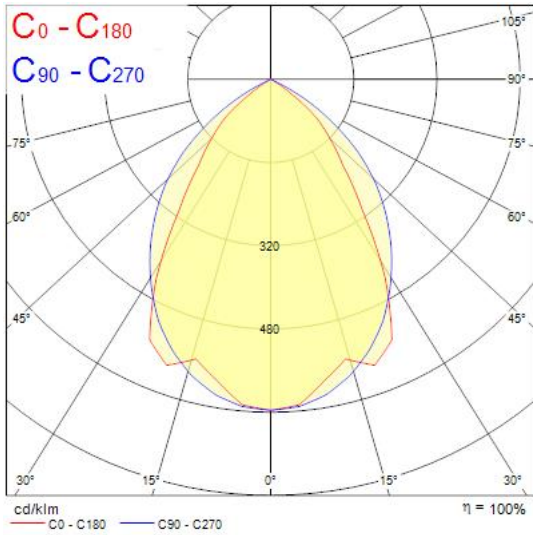

RANA NEO 3700LM REC 1200x300 840 CC EM 1L WHITE 0052595

Control gear type	LED driver constant current
LED Flickering Rate	Ultra low (5% or less)
Housing colour	RAL 9016 - Traffic white / Bezel
IP rating	IP20
IK rating	IK07
Product EAN number	5410288525952
Warranty	5 years

Photometry