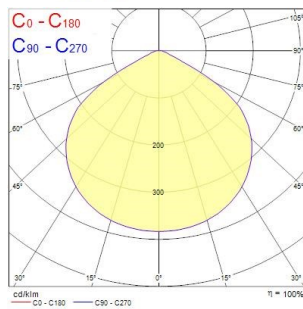

RANA NEO Recessed 1200

RANA NEO 3700LM REC 1200x300 840 CC EM 1L WHITE
0052595

PRODUCT OVERVIEW

Product name	RANA NEO 3700LM REC 1200x300 840 CC EM 1L WHITE
Technology	LED (3 SDCM)
Cap/Base	N/A
Housing	Steel
Mount	Ceiling recessed mounting
Warranty	5 years
Fixture luminous flux (lm)	3761
Luminaire efficacy (lm/W)	117
Colour temperature (K)	4000
Light colour	Neutral White
CRI (Ra)	80
Colour Variation Initial (SDCM)	SDCM3
Glare control	< 18
Photobiological Risk Group	RG0
Luminous flux (emergency) (lm)	80
Total power consumption (W)	32
Electrical protection	Class I
Control gear type	LED driver constant current
LED Flickering Rate	Ultra low (5% or less)
Housing colour	RAL 9016 - Traffic white / Bezel
IP rating	IP20
IK rating	IK07
Product EAN number	5410288525952

PHOTOMETRY

RANA NEO Recessed 1200

RANA NEO 3700LM REC 1200x300 840 CC EM 1L WHITE
0052595

TECHNICAL DRAWINGS