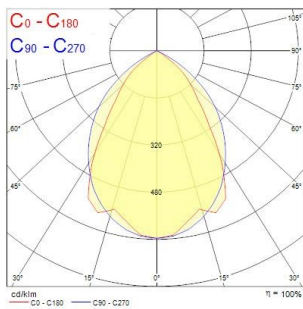

RANA NEO Recessed 1200

RANA NEO 3700LM REC 1200x300 840 CC EM 1L WHITE
0052595

PRODUCT OVERVIEW

Product name	RANA NEO 3700LM REC 1200x300 840 CC EM 1L WHITE
Technology	LED (3 SDCM)
Cap/Base	N/A
Housing	Steel
Mount	Ceiling recessed mounting
Warranty	5 years
Fixture luminous flux (lm)	3761
Luminaire efficacy (lm/W)	117
Colour temperature (K)	4000
Light colour	Neutral White
CRI (Ra)	80
Colour Variation Initial (SDCM)	SDCM3
Glare control	< 18
Photobiological Risk Group	RG0
Luminous flux (emergency) (lm)	80
Total power consumption (W)	32
Electrical protection	Class I
Control gear type	LED driver constant current
LED Flickering Rate	Ultra low (5% or less)
Housing colour	RAL 9016 - Traffic white / Bezel
IP rating	IP20
IK rating	IK07
Product EAN number	5410288525952

PHOTOMETRY

RANA NEO Recessed 1200

RANA NEO 3700LM REC 1200x300 840 CC EM 1L WHITE
0052595

TECHNICAL DRAWINGS