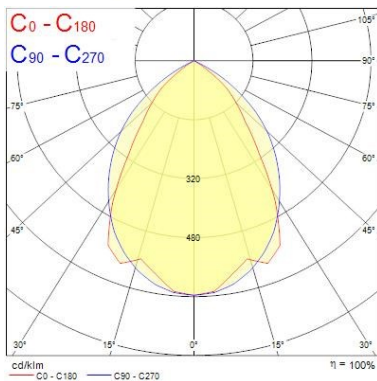

Diffuser material PC Polycarbonate

Nominal Product Length (mm) 1196

Nominal Product Width (mm) 296

Weight (kg) 5.5

Packaging

Single packaging type Carton

RANA NEO Recessed 1200

RANA NEO 3700LM REC 1200x300 840 CC EM 1L WHITE
0052595

Product EAN number	5410288525952
Packaging single width (cm)	6.5
Packaging single depth (cm)	32.0
DUN14 (outer)	05410288525952
Packaging outer length / height (cm)	124.5

PHOTOMETRY

TECHNICAL DRAWINGS