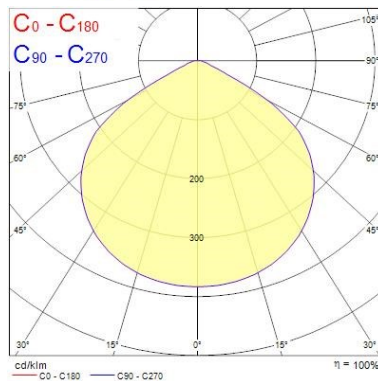

Product EAN number	5410288525952
Packaging single width (cm)	6.5
Packaging single depth (cm)	32.0
DUN14 (outer)	05410288525952
Packaging outer length / height (cm)	124.5

PHOTOMETRY

TECHNICAL DRAWINGS