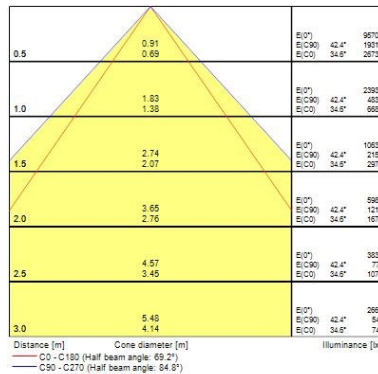

Diffuser material PC Polycarbonate

Nominal Product Length (mm) 1196

Nominal Product Width (mm) 296

Weight (kg) 5.5

Packaging

Single packaging type Carton

RANA NEO Recessed 1200

RANA NEO 3700LM REC 1200x300 840 CC EM 1L WHITE
0052595

Product EAN number	5410288525952
Packaging single width (cm)	6.5
Packaging single depth (cm)	32.0
DUN14 (outer)	05410288525952
Packaging outer length / height (cm)	124.5

PHOTOMETRY

TECHNICAL DRAWINGS