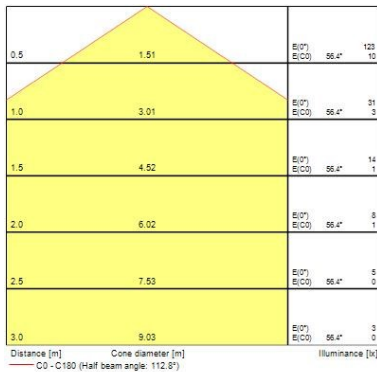

Diffuser material PC Polycarbonate

Nominal Product Length (mm) 1196

Nominal Product Width (mm) 296

Weight (kg) 5.5

Packaging

Single packaging type Carton

RANA NEO Recessed 1200

RANA NEO 3700LM REC 1200x300 840 CC EM 1L WHITE
0052595

Product EAN number	5410288525952
Packaging single width (cm)	6.5
Packaging single depth (cm)	32.0
DUN14 (outer)	05410288525952
Packaging outer length / height (cm)	124.5

PHOTOMETRY

TECHNICAL DRAWINGS