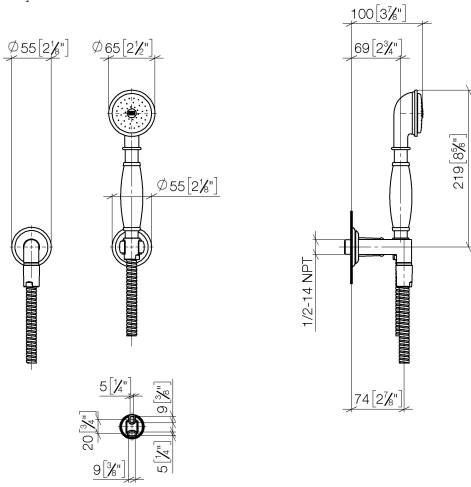

**MADISON Hand shower set with individual rosettes - Brushed Durabronze (23kt Gold)**

MADISON

27 803 361 Product version from 7/3/2016

- spray head Ø 64mm
- COMPACT RAIN, max. flow rate 9 l/min (at 3 bar)
- Function from: 6 l/min
- with anti-scale system
- inherently safe from back flow
- metal shower hose 1250mm with integrated anti-twist protection

**technical data:**

- rosette for wall elbow Ø 55mm
- rosette for shower holder Ø 55mm
- 1/2" wall elbow
- 1/2" shower outlet

**Notes:**

	Brushed Durabronze (23kt Gold)	27 803 361-28
	Chrome	27 803 361-00
	Brushed Platinum	27 803 361-06
	Platinum	27 803 361-08
	Durabronze (23kt Gold)	27 803 361-09
	Brushed Gold (PVD)	27 803 361-37
	Brushed Dark Brass (PVD)	27 803 361-39
	Brushed Bronze (PVD)	27 803 361-42
	Brushed Dark Platinum	27 803 361-99

**Recommended miscellaneous**

- Concealed wall elbow -**
- min. recess depth 90 mm
  - max. recess depth 163 mm

35 085 970 90

27 803 361 Product version from 7/3/2016  
mm [inches]

**Flow rate chart**

**Codes & Standards**

No.	Item Number	Name	Quantity used	Delivery time
3	28 104 970-28	Metal shower hose 1/2" x 1/2" x 1250 mm - Brushed Durabron (23kt Gold)	1.00	20
4	28 002 970-28	MADISON Metal hand shower with porcelain insert (white) - Brushed Durabron (23kt Gold)	1.00	40
2	28 050 361-28	MADISON Wall bracket - Brushed Durabron (23kt Gold)	1.00	-
Spare part can no longer be ordered, please order the replacement item				
1	28 450 410-28	MADISON Wall elbow - Brushed Durabron (23kt Gold)	1.00	40