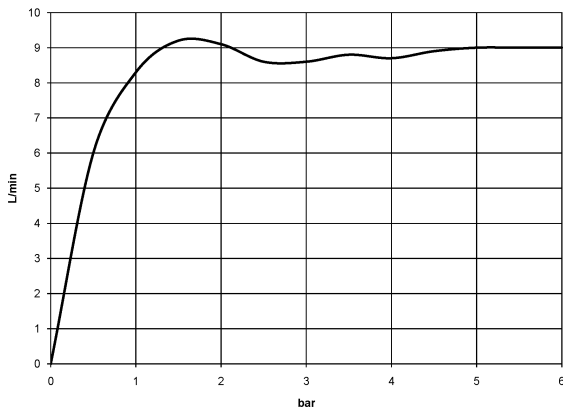

**MADISON Hand shower set with individual rosettes - Brushed Durabronze (23kt Gold)**

MADISON

27 803 361 Product version from 7/3/2016

- spray head Ø 64mm
- COMPACT RAIN, max. flow rate 9 l/min (at 3 bar)
- Function from: 6 l/min
- with anti-scale system
- inherently safe from back flow
- metal shower hose 1250mm with integrated anti-twist protection

**technical data:**

- rosette for wall elbow Ø 55mm
- rosette for shower holder Ø 55mm
- 1/2" wall elbow
- 1/2" shower outlet

**Notes:**

	Brushed Durabronze (23kt Gold)	27 803 361-28
	Chrome	27 803 361-00
	Brushed Platinum	27 803 361-06
	Platinum	27 803 361-08
	Durabronze (23kt Gold)	27 803 361-09
	Brushed Gold (PVD)	27 803 361-37
	Brushed Dark Brass (PVD)	27 803 361-39
	Brushed Bronze (PVD)	27 803 361-42
	Brushed Dark Platinum	27 803 361-99

**Recommended miscellaneous**

- Concealed wall elbow -**
- min. recess depth 90 mm
  - max. recess depth 163 mm

35 085 970 90

27 803 361 Product version from 7/3/2016  
mm [inches]

**Flow rate chart**

**Codes & Standards**