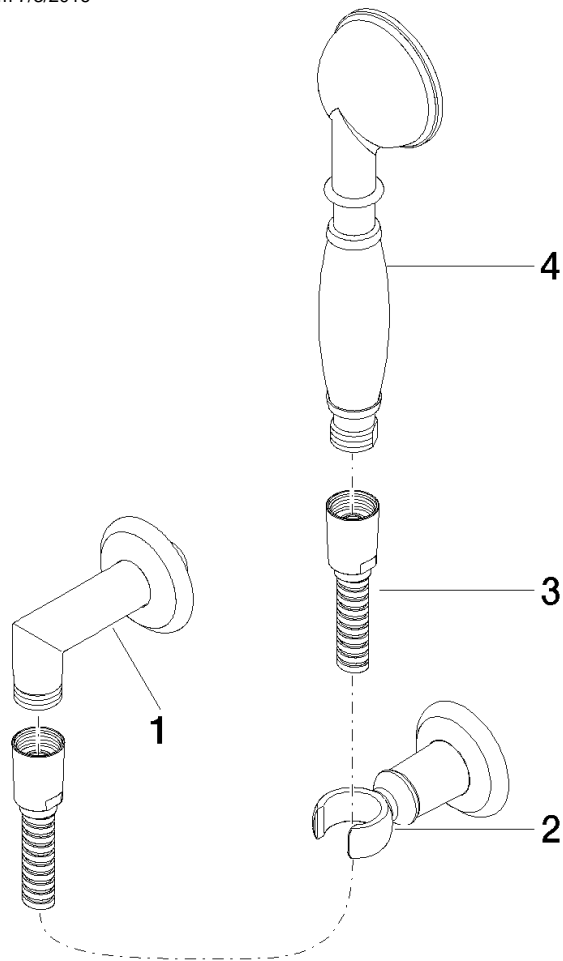

27 803 361 Product version from 7/3/2016

Spare parts list

No.	Item Number	Name	Quantity used	Delivery time
3	28 104 970-28	Metal shower hose 1/2" x 1/2" x 1250 mm - Brushed Durabron (23kt Gold)	1.00	20
4	28 002 970-28	MADISON Metal hand shower with porcelain insert (white) - Brushed Durabron (23kt Gold)	1.00	40
2	28 050 361-28	MADISON Wall bracket - Brushed Durabron (23kt Gold)	1.00	-
Spare part can no longer be ordered, please order the replacement item				
1	28 450 410-28	MADISON Wall elbow - Brushed Durabron (23kt Gold)	1.00	40