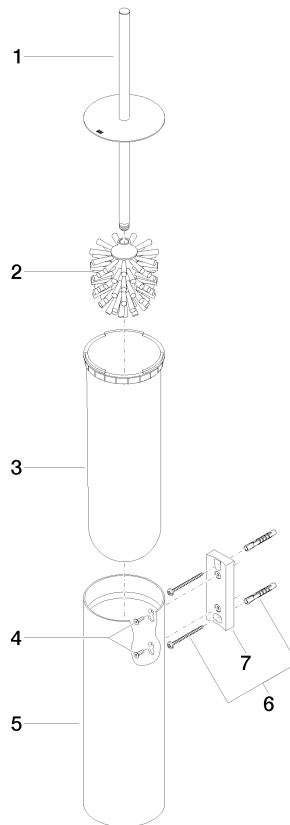

**Toilet brush set , wall model - Platinum**

**SERIES SPECIFIC**

83 910 979 Product version from 10/1/2023

- brush, matte black
- width 100mm
- height 456 mm
- 110mm projection

	Platinum	83 910 979-08
	Chrome	83 910 979-00
	Brushed Platinum	83 910 979-06
	Dark Chrome	83 910 979-19
	Light Gold (PVD)	83 910 979-26
	Brushed Light Gold (PVD)	83 910 979-27
	Brushed Durabrass (23kt Gold)	83 910 979-28
	Matte Black	83 910 979-33
	Brushed Gold (PVD)	83 910 979-37
	Brushed Dark Brass (PVD)	83 910 979-39
	Brushed Bronze (PVD)	83 910 979-42
	Brushed Dark Bronze (PVD)	83 910 979-43
	Brushed Champagne (22kt Gold)	83 910 979-46
	Champagne (22kt Gold)	83 910 979-47
	Brushed Chrome	83 910 979-93
	Brushed Dark Platinum	83 910 979-99

**Recommended miscellaneous**

**Brush matte black -**

90 18 50 601  
00 90

**Recommended miscellaneous**

**Brush handle with cover -  
Platinum**

90 20 97 505  
01-08

83 910 979 Product version from 10/1/2023

### Spare parts list

No.	Item Number	Name	Quantity used	Delivery time
3	08 18 40 524 90	Insert for toilet brush sets 100 x 300 x 100 mm -	1.00	14
2	90 18 50 601 00 90	Brush mat black -	1.00	14
5	08 23 01 503-08	Housing for toilet brush set Wall installation Ø 100 x 310 mm - Platinum	1.00	54
4	90 30 30 014 00 90	Mounting Countersunk screw with hexagon socket M4 x 12 mm -	1.00	14
1	90 20 97 505 01-08	Brush handle with cover - Platinum	1.00	54
7	05 18 40 287 00 90	Holder incl. Quicksert M4 insert -	1.00	14
6	05 30 31 025 00 90	Mounting Bolt Round head 4,5 x 60 mm -	2.00	14