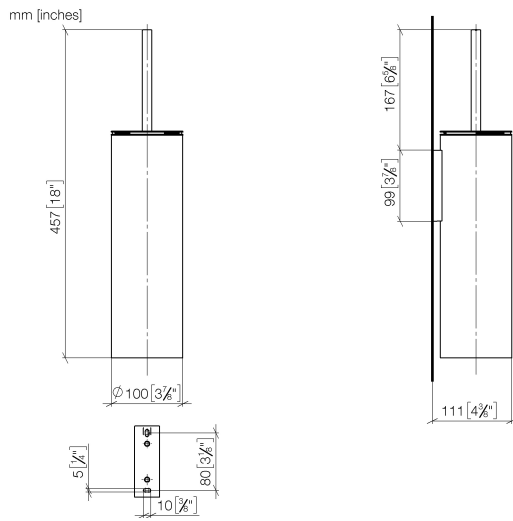

**Toilet brush set , wall model - Platinum**

**SERIES SPECIFIC**

83 910 979 Product version from 10/1/2023

- brush, matte black
- width 100mm
- height 456 mm
- 110mm projection

	Platinum	83 910 979-08
	Chrome	83 910 979-00
	Brushed Platinum	83 910 979-06
	Dark Chrome	83 910 979-19
	Light Gold (PVD)	83 910 979-26
	Brushed Light Gold (PVD)	83 910 979-27
	Brushed Durabrass (23kt Gold)	83 910 979-28
	Matte Black	83 910 979-33
	Brushed Gold (PVD)	83 910 979-37
	Brushed Dark Brass (PVD)	83 910 979-39
	Brushed Bronze (PVD)	83 910 979-42
	Brushed Dark Bronze (PVD)	83 910 979-43
	Brushed Champagne (22kt Gold)	83 910 979-46
	Champagne (22kt Gold)	83 910 979-47
	Brushed Chrome	83 910 979-93
	Brushed Dark Platinum	83 910 979-99

### Spare parts list

No.	Item Number	Name	Quantity used	Delivery time
3	08 18 40 524 90	Insert for toilet brush sets 100 x 300 x 100 mm -	1.00	14
2	90 18 50 601 00 90	Brush mat black -	1.00	14
5	08 23 01 503-08	Housing for toilet brush set Wall installation Ø 100 x 310 mm - Platinum	1.00	54
4	90 30 30 014 00 90	Mounting Countersunk screw with hexagon socket M4 x 12 mm -	1.00	14
1	90 20 97 505 01-08	Brush handle with cover - Platinum	1.00	54
7	05 18 40 287 00 90	Holder incl. Quicksert M4 insert -	1.00	14
6	05 30 31 025 00 90	Mounting Bolt Round head 4,5 x 60 mm -	2.00	14