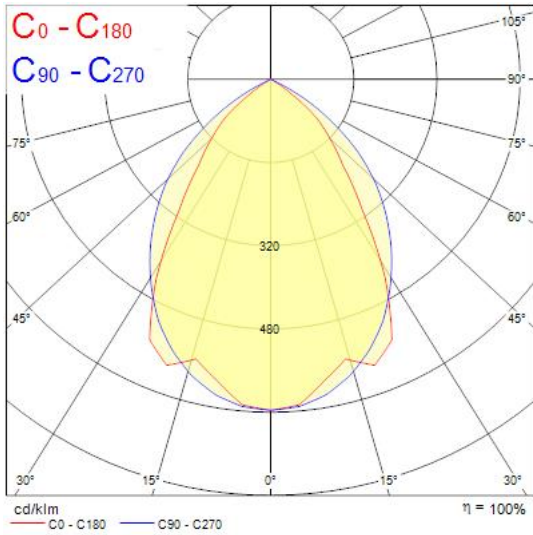

RANA NEO 3500LM REC 1200x300 830 CC EM 1L WHITE 0052594

Control gear type	LED driver constant current
LED Flickering Rate	Ultra low (5% or less)
Housing colour	RAL 9016 - Traffic white / Bezel
IP rating	IP20
IK rating	IK07
Product EAN number	5410288525945
Warranty	5 years

Photometry