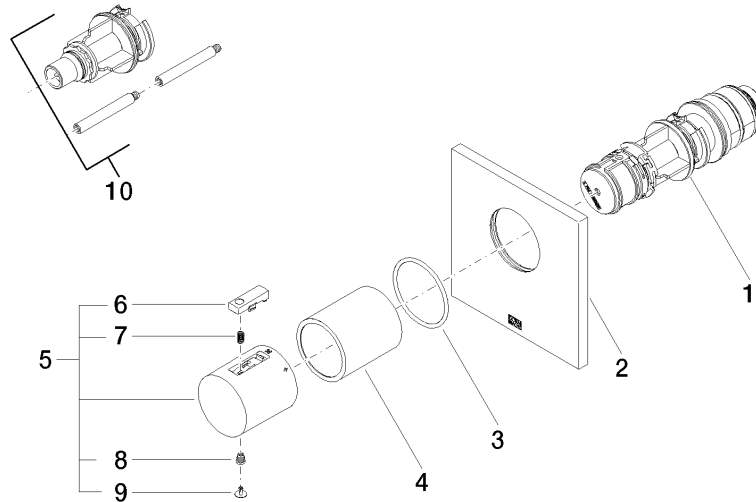

mm [inches]

Flow rate chart

Codes & Standards

DIN 4109

EN 1111

ISO 3822

Scottish Water
Byelaws

UK Water Supply
Regulations

Ü-Zeichen

xTOOL Concealed thermostat without volume control 3/4" - Platinum

SERIES SPECIFIC

36 503 780 Product version up to 12/31/2021

Certificates and sustainability

WRAS_2011	DVGW_DW-6512DN0	LGA_29	LGA_29	LGA_29
-----------	-----------------	--------	--------	--------

EPD-DOR-20230287
-IBA1-EN
Environmental.prod
uct-declarat

36 503 780 Product version up to 12/31/2021

Spare parts list

No.	Item Number	Name	Quantity used	Delivery time
8	90 30 30 136 00 90	Bolt -	1.00	14
6	90 21 33 011 00-13	Repair kit for thermostat handle - black	1.00	14
2	09 11 02 196-08	xTOOL Rosette 120 x 120 x 8,5 mm - Platinum	1.00	-
Spare part can no longer be ordered, please order the replacement item				
	091102533-08	Cover for xTOOL - Platinum		
10	12 178 970 90	Extension 46 mm -	1.00	14
9	90 31 20 049 00-13	Plug - black	1.00	40
3	90 14 10 049 00 90	O-Ring 45,69 x 2,62 mm -	1.00	14
4	90 21 02 112 00-08	Sleeve - Platinum	1.00	54
1	90 15 02 063 00 90	Thermostat cartridge with control unit Ø 44 x 147 mm -	1.00	14
5	90 17 33 004 00-08	Handle for thermostat Ø 46 x 48 mm - Platinum	1.00	-
Spare part can no longer be ordered, please order the replacement item				
	90173302000-08	Handle for thermostat Ø 46 x 48 mm - Platinum		
7	90 16 02 027 00 90	Spring Ø 4,5 x 7,5 mm -	1.00	14