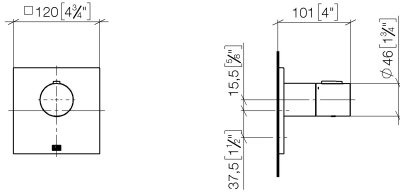

36 503 780 Product version up to 12/31/2021

- cover plate 120 x 120 mm
- temperature control handle with safety limit stop at 38°C
- thermostat cartridge
- WRAS

	Platinum	36 503 780-08
	Chrome	36 503 780-00
	Brushed Platinum	36 503 780-06
	Dark Chrome	36 503 780-19
	Brushed Light Gold (PVD)	36 503 780-27
	Brushed Durabrass (23kt Gold)	36 503 780-28
	Matte Black	36 503 780-33
	Brushed Dark Brass (PVD)	36 503 780-39
	Brushed Bronze (PVD)	36 503 780-42
	Brushed Dark Bronze (PVD)	36 503 780-43
	Brushed Champagne (22kt Gold)	36 503 780-46
	Champagne (22kt Gold)	36 503 780-47
	Brushed Chrome	36 503 780-93
	Brushed Dark Platinum	36 503 780-99

Recommended miscellaneous

	xGRID Attachment set for integrating in the dry wall construction -	12 340 970 90
--	--	---------------

Required miscellaneous

	xGRID Installation track 555 mm -	12 360 970 90
--	--	---------------

Required miscellaneous

	xTOOL Concealed thermostat module without volume control -	35 503 970 90
	<ul style="list-style-type: none"> • min. recess depth 115 mm • max. recess depth 155 mm 	

36 503 780 Product version up to 12/31/2021

mm [inches]

Flow rate chart

Codes & Standards

DIN 4109

EN 1111

ISO 3822

Scottish Water
Byelaws

UK Water Supply
Regulations