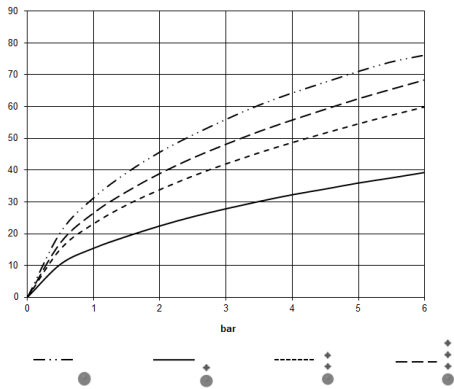

Required miscellaneous

	xTOOL Concealed thermostat module without volume control -	35 503 970 90
	<ul style="list-style-type: none"> • min. recess depth 115 mm • max. recess depth 155 mm 	

36 503 780 Product version up to 12/31/2021

mm [inches]

Flow rate chart

Codes & Standards

DIN 4109

EN 1111

ISO 3822

Scottish Water
Byelaws

UK Water Supply
Regulations