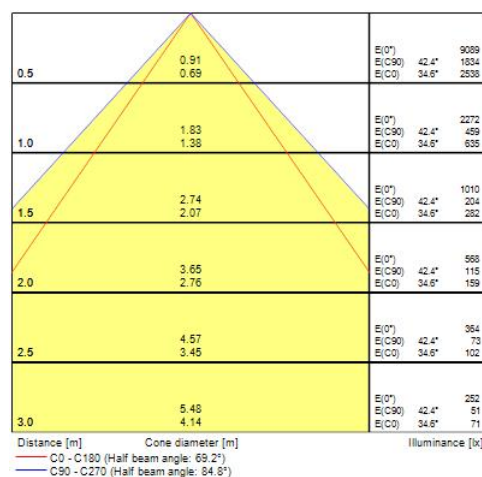

### Features

- Ceiling Recessed LED Linear luminaire (lay-in), with Louvre + MPO diffuser, Direct Light Distribution, Luminaire Dimensions: 1196x296x52mm, Sylvania White body colour, IP20, IK07, Emergency 3 hours, Low LED flicker (+/-5%), Warm White (3000K), LED Colour Temperature, 3572lm, 32W, 111lm/W, CRI>80, 3 SDCM (3-step MacAdam ellipse) LED Colour Consistency, UGR<18, Luminance at 65° < 3000 cd/m<sup>2</sup>, Lifespan: 96,000 hours L80B20, Glow Wire Test 850°C, Quick and easy electrical connection with direct access to push-connectors on top, 2 x metallic safety cables (1.5m) included, the luminaire can be covered with building insulation of Glass Wool type.

### Photometry

### Technical drawings