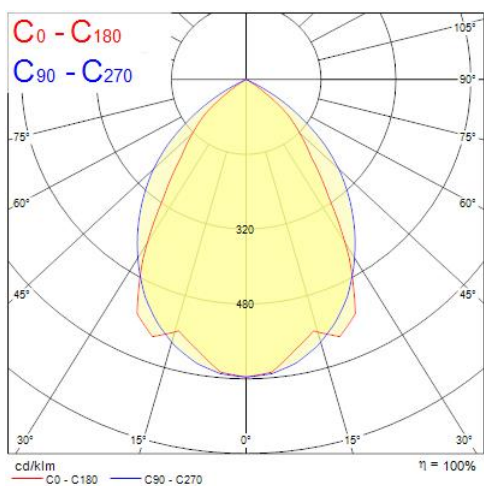

### Features

- Ceiling Recessed LED Linear luminaire (lay-in), with Louvre + MPO diffuser, Direct Light Distribution, Luminaire Dimensions: 1196x296x52mm, Sylvania White body colour, IP20, IK07, Emergency 3 hours, Low LED flicker (+/-5%), Warm White (3000K), LED Colour Temperature, 3572lm, 32W, 111lm/W, CRI>80, 3 SDCM (3-step MacAdam ellipse) LED Colour Consistency, UGR<18, Luminance at 65° < 3000 cd/m<sup>2</sup>, Lifespan: 96,000 hours L80B20, Glow Wire Test 850°C, Quick and easy electrical connection with direct access to push-connectors on top, 2 x metallic safety cables (1.5m) included, the luminaire can be covered with building insulation of Glass Wool type.

### Photometry