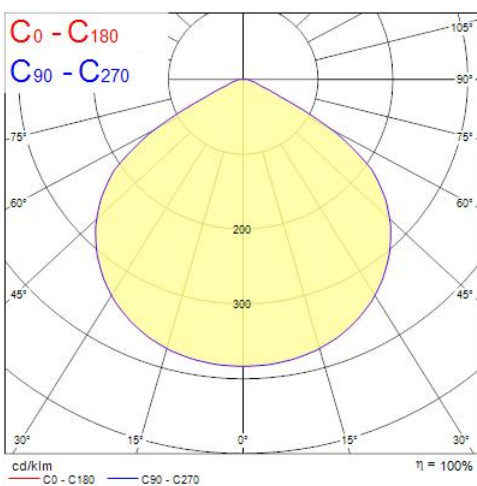

### Features

- Ceiling Recessed LED Linear luminaire (lay-in), with Louvre + MPO diffuser, Direct Light Distribution, Luminaire Dimensions: 1196x296x52mm, Sylvania White body colour, IP20, IK07, Emergency 3 hours, Low LED flicker (+/-5%), Warm White (3000K), LED Colour Temperature, 3572lm, 32W, 111lm/W, CRI>80, 3 SDCM (3-step MacAdam ellipse) LED Colour Consistency, UGR<18, Luminance at 65° < 3000 cd/m<sup>2</sup>, Lifespan: 96,000 hours L80B20, Glow Wire Test 850°C, Quick and easy electrical connection with direct access to push-connectors on top, 2 x metallic safety cables (1.5m) included, the luminaire can be covered with building insulation of Glass Wool type.

### Photometry