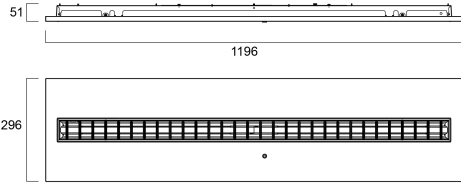

Technical drawings

Data table

GENERAL DATA

Product name	RANA NEO 3500LM REC 1200x300 830 CC EM 1L WHITE
Technology	LED (3 SDCM)
Cap/Base	N/A
Housing	Steel
Mount	Ceiling recessed mounting
Performance ambient temperature Tq (°C)	25
Warranty	5 years

OPTICAL DATA

Fixture luminous flux (lm)	3572
Luminaire efficacy (lm/W)	111
Colour temperature (K)	3000
Light colour	Warm White
CRI (Ra)	80
Colour Variation Initial (SDCM)	3
Glare control	< 18
Photobiological Risk Group	RG0
Luminous flux (emergency) (lm)	80
Emergency duration (h)	3