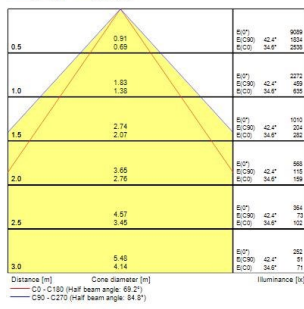

RANA NEO Recessed 1200

RANA NEO 3500LM REC 1200x300 830 CC EM 1L WHITE
0052594

TECHNICAL DRAWINGS