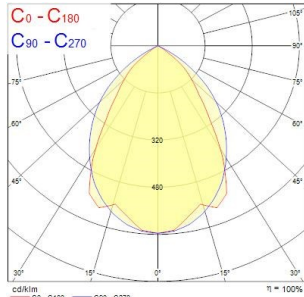

RANA NEO Recessed 1200

RANA NEO 3500LM REC 1200x300 830 CC EM 1L WHITE
0052594

TECHNICAL DRAWINGS