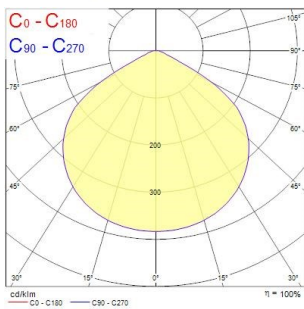

RANA NEO Recessed 1200

RANA NEO 3500LM REC 1200x300 830 CC EM 1L WHITE
0052594

TECHNICAL DRAWINGS