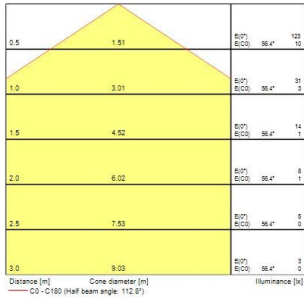

RANA NEO Recessed 1200

RANA NEO 3500LM REC 1200x300 830 CC EM 1L WHITE
0052594

TECHNICAL DRAWINGS