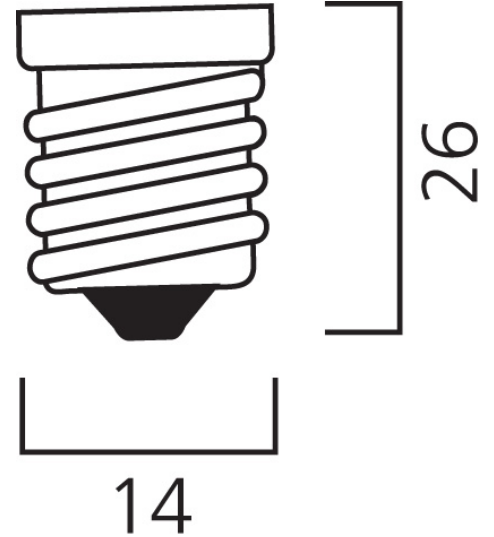

Pigmy Oven lamp 15w 22mm 230-240V CI BL1
0036602

Technical drawings

Data table

GENERAL DATA

Product name	Pigmy Oven lamp 15w 22mm 230-240V CI BL1
Technology	Incandescent
Watt (Rated) (W)	15
Cap/Base	E14
Fixture rating	Open

OPTICAL DATA

Luminous flux (Rated) (lm)	90
Colour temperature (K)	2500
CRI (Ra)	100
Colour Variation Initial (SDCM)	N/A
Adjustable chromaticity	N