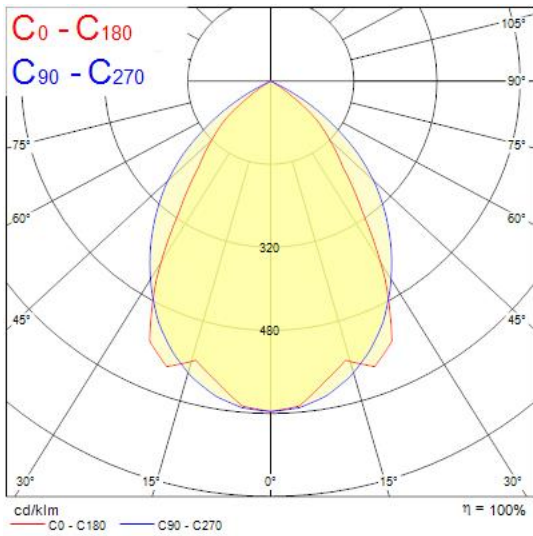

RANA NEO 3700LM REC 1200x300 840 SSC 1L WHITE 0052593

LED Flickering Rate	Ultra low (5% or less)
Housing colour	RAL 9016 - Traffic white / Bezel
IP rating	IP20
IK rating	IK07
Product EAN number	5410288525938
Warranty	5 years

Photometry