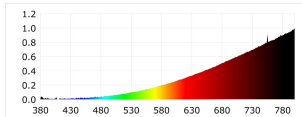

PHOTOMETRY