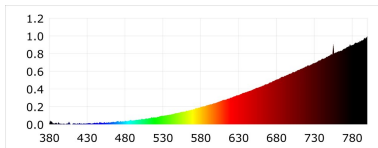

Pygmy Clear

Pygmy Oven lamp 15w 22mm 230-240V CI BL 1
0036602

Recommendation for disposal at end of life	Not Applicable
Special purpose lamp	Yes
Suitable for household illumination	No

PHOTOMETRY

TECHNICAL DRAWINGS