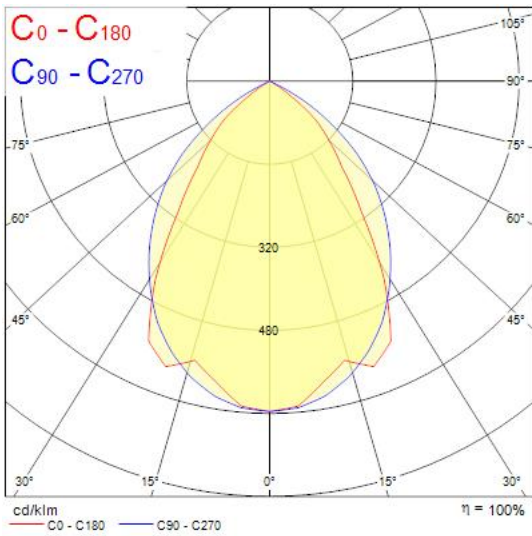

RANA NEO 3500LM REC 1200x300 830 SSC 1L WHITE 0052592

LED Flickering Rate	Ultra low (5% or less)
Housing colour	RAL 9016 - Traffic white / Bezel
IP rating	IP20
IK rating	IK07
Product EAN number	5410288525921
Warranty	5 years

Photometry