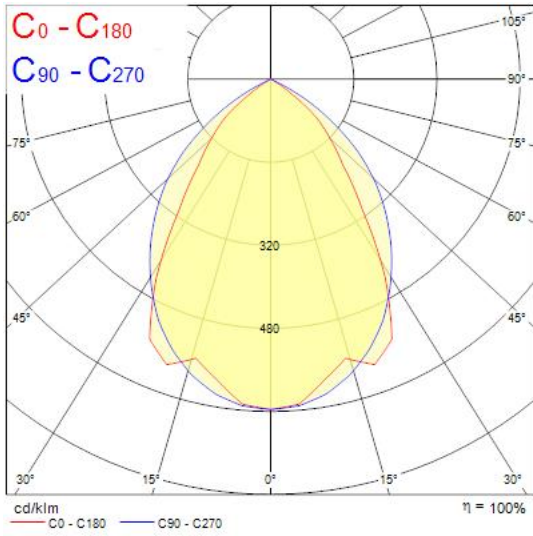

RANA NEO 3700LM REC 1200x300 840 DALI 1L WHITE 0052591

Housing colour	RAL 9016 - Traffic white / Bezel
IP rating	IP20
IK rating	IK07
Product EAN number	5410288525914
Warranty	5 years

Photometry