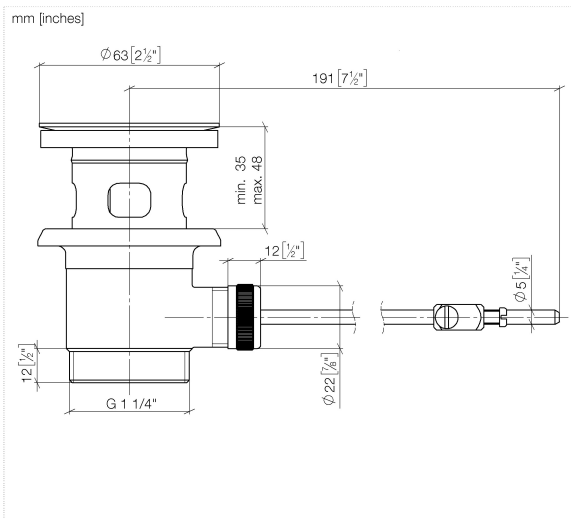

90 11 01 001 00 Product version from 4/1/2025

	Brushed Light Gold (PVD)	90 11 01 001 00-27
	Chrome	90 11 01 001 00-00
	Gold (23.9kt)	90 11 01 001 00-01
	Brushed Platinum	90 11 01 001 00-06
	Platinum	90 11 01 001 00-08
	Durabrand (23kt Gold)	90 11 01 001 00-09
	Matte White	90 11 01 001 00-10
	Dark Chrome	90 11 01 001 00-19
	Light Gold (PVD)	90 11 01 001 00-26
	Brushed Durabrand (23kt Gold)	90 11 01 001 00-28
	Red	90 11 01 001 00-29
	Orange	90 11 01 001 00-30
	Dark Green	90 11 01 001 00-31
	Matte Black	90 11 01 001 00-33
	Brushed Gold (PVD)	90 11 01 001 00-37
	Brushed Dark Brass (PVD)	90 11 01 001 00-39
	Brushed Bronze (PVD)	90 11 01 001 00-42
	Brushed Dark Bronze (PVD)	90 11 01 001 00-43
	Brushed Champagne (22kt Gold)	90 11 01 001 00-46
	Champagne (22kt Gold)	90 11 01 001 00-47
	Cyprus	90 11 01 001 00-49
	Brushed Chrome	90 11 01 001 00-93
	Brushed Dark Platinum	90 11 01 001 00-99

Basin Waste - Brushed Light Gold (PVD)

SPARE PARTS

90 11 01 001 00 Product version from 4/1/2025

90 11 01 001 00 Product version from 4/1/2025

90 11 01 001 00 Product version from 4/1/2025

Parts for other finishes can be found here: [Chrome](#)

Spare parts list

No.	Item Number	Name	Quantity used	Delivery time
1	90 11 01 026 00-27	Cup Ø 63 - Brushed Light Gold (PVD)	1.00	40
6	09 14 05 040 90	Washer for pop-up waste Ø 18 x 6,5 mm -	1.00	14
2	04 31 20 016 00-27	Plug for 1 1/4" pop-up waste Ø 46 x 67,5 mm - Brushed Light Gold (PVD)	1.00	-
Spare part can no longer be ordered, please order the replacement item				
8	09 30 11 049 90	Centering disc 10,2 x 18 x 2 mm -	1.00	14
5	09 11 01 023-27	Basin Waste Lower part 1 1/4" - Brushed Light Gold (PVD)	1.00	82
9	09 23 30 004-27	Cover for pop-up waste 1/2" - Brushed Light Gold (PVD)	1.00	82
3	04 28 10 026 00 90	Plug for 1 1/4" pop-up waste -	1.00	14
10	09 34 01 004-27	Joint for pop-up waste 9 x 20 x 25 mm - Brushed Light Gold (PVD)	1.00	82
7	09 31 09 046-27	bar	1.00	82
4	09 14 03 025 90	Washer Profile seal Ø 64 x 6 mm -	1.00	14