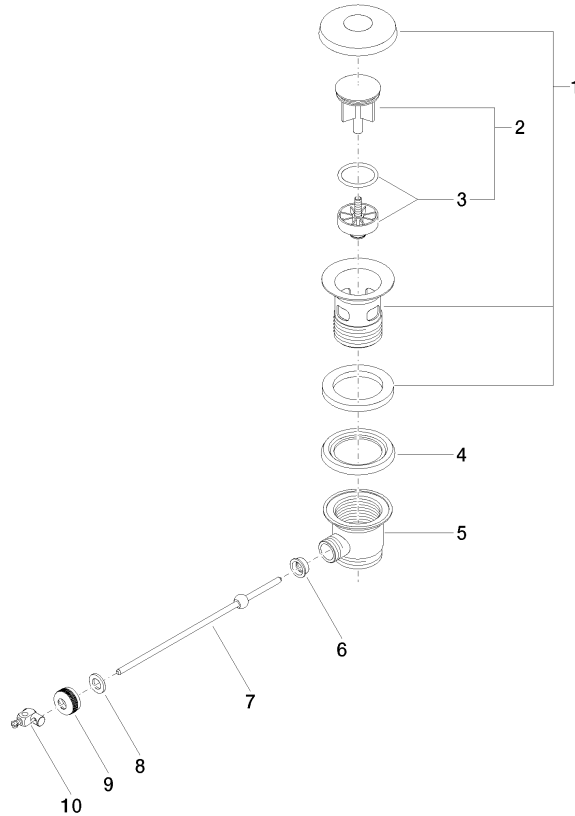

Basin Waste - Brushed Light Gold (PVD)

SPARE PARTS

90 11 01 001 00 Product version from 4/1/2025

90 11 01 001 00 Product version from 4/1/2025

90 11 01 001 00 Product version from 4/1/2025

Parts for other finishes can be found here: [Chrome](#)

Spare parts list

No.	Item Number	Name	Quantity used	Delivery time
1	90 11 01 026 00-27	Cup Ø 63 - Brushed Light Gold (PVD)	1.00	40
6	09 14 05 040 90	Washer for pop-up waste Ø 18 x 6,5 mm -	1.00	14
2	04 31 20 016 00-27	Plug for 1 1/4" pop-up waste Ø 46 x 67,5 mm - Brushed Light Gold (PVD)	1.00	-
Spare part can no longer be ordered, please order the replacement item				
8	09 30 11 049 90	Centering disc 10,2 x 18 x 2 mm -	1.00	14
5	09 11 01 023-27	Basin Waste Lower part 1 1/4" - Brushed Light Gold (PVD)	1.00	82
9	09 23 30 004-27	Cover for pop-up waste 1/2" - Brushed Light Gold (PVD)	1.00	82
3	04 28 10 026 00 90	Plug for 1 1/4" pop-up waste -	1.00	14
10	09 34 01 004-27	Joint for pop-up waste 9 x 20 x 25 mm - Brushed Light Gold (PVD)	1.00	82
7	09 31 09 046-27	bar	1.00	82
4	09 14 03 025 90	Washer Profile seal Ø 64 x 6 mm -	1.00	14