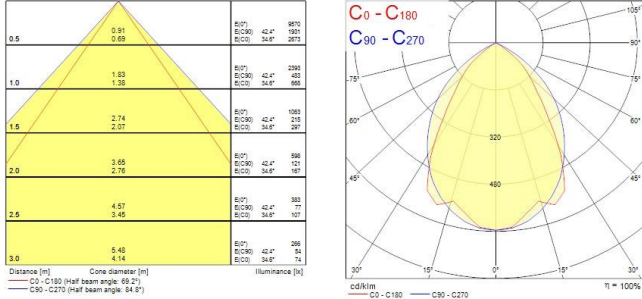

RANA NEO Recessed 1200

RANA NEO 3700LM REC 1200x300 840 DALI 1L WHITE

0052591

TECHNICAL DRAWINGS