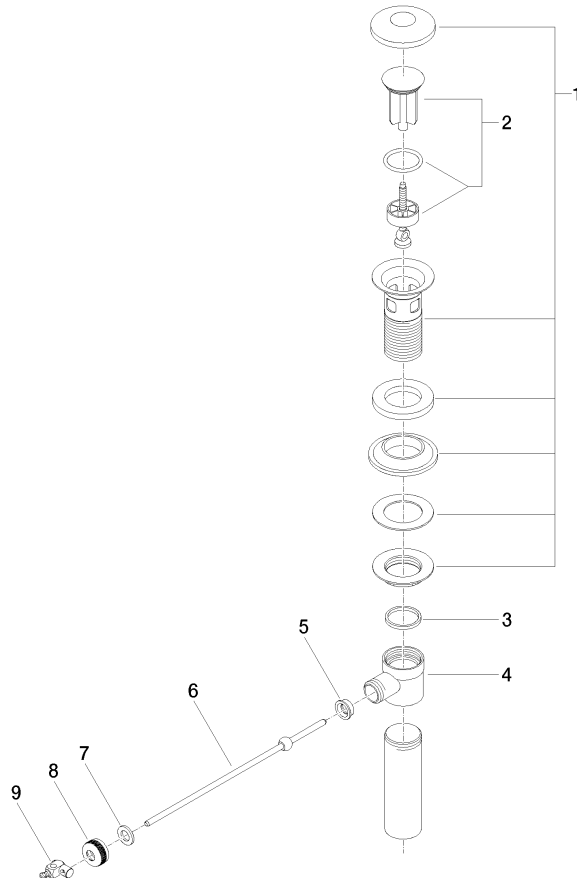

Basin Waste 1" for basin / bidet - Gold (23.9kt)

SPARE PARTS

90 11 01 023 00 Product version from 4/1/2025

Brushed Dark
Platinum

90 11 01 023 00-99

Basin Waste 1" for basin / bidet - Gold (23.9kt)

SPARE PARTS

90 11 01 023 00 Product version from 4/1/2025

90 11 01 023 00 Product version from 4/1/2025

Parts for other finishes can be found here: [Chrome](#)

Spare parts list

No.	Item Number	Name	Quantity used	Delivery time
7	09 30 11 049 90	Centering disc 10,2 x 18 x 2 mm -	1.00	14
4	09 21 01 024 90	Basin Waste Strainer waste 1" -	1.00	14
2	90 31 20 009 00-01	Plug for pop-up waste Ø 38 x 94 mm - Gold (23.9kt)	1.00	-
Spare part can no longer be ordered, please order the replacement item				
6	09 31 09 042-01	Ball rod Ø 5 x 200 mm - Gold (23.9kt)	1.00	-
Spare part can no longer be ordered, please order the replacement item				
5	09 14 05 040 90	Washer for pop-up waste Ø 18 x 6,5 mm -	1.00	14
9	09 34 01 004-01	Joint for pop-up waste 9 x 20 x 25 mm - Gold (23.9kt)	1.00	40
3	09 14 20 011 90	Washer Vf 3110 31 x 27 x 3 mm -	1.00	14
1	90 11 01 036 00-01	Cup Ø 73 x 86 mm - Gold (23.9kt)	1.00	-
Spare part can no longer be ordered, please order the replacement item				
8	09 23 30 004-01	Cover for pop-up waste 1/2" - Gold (23.9kt)	1.00	-
Spare part can no longer be ordered, please order the replacement item				