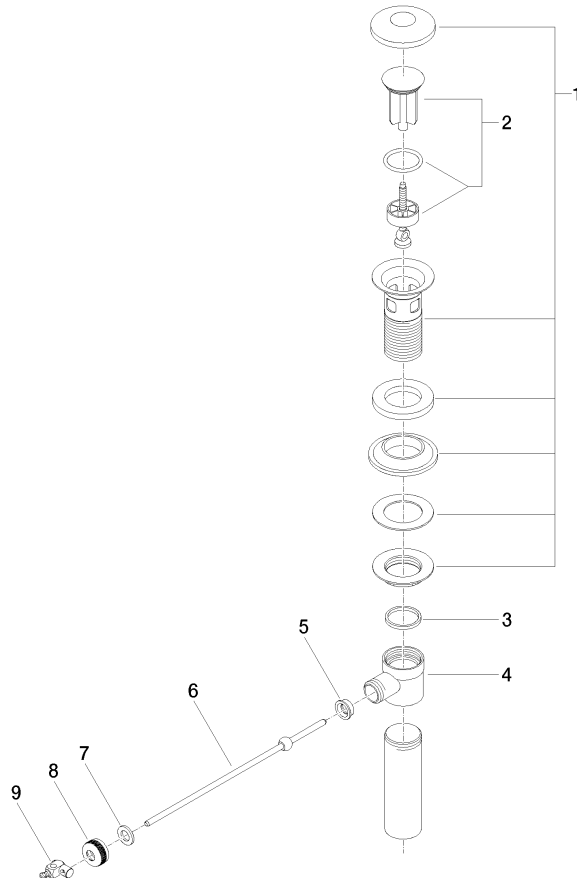

# Basin Waste 1" for basin / bidet - Brushed Platinum

SPARE PARTS

90 11 01 023 00 Product version from 4/1/2025

Brushed Dark  
Platinum

90 11 01 023 00-99

## Basin Waste 1" for basin / bidet - Brushed Platinum

SPARE PARTS

90 11 01 023 00 Product version from 4/1/2025

90 11 01 023 00 Product version from 4/1/2025

Parts for other finishes can be found here: [Chrome](#)

### Spare parts list

No.	Item Number	Name	Quantity used	Delivery time
7	09 30 11 049 90	Centering disc 10,2 x 18 x 2 mm -	1.00	14
5	09 14 05 040 90	Washer for pop-up waste Ø 18 x 6,5 mm -	1.00	14
3	09 14 20 011 90	Washer Vf 3110 31 x 27 x 3 mm -	1.00	14
4	09 21 01 024 90	Basin Waste Strainer waste 1" -	1.00	14
2	90 31 20 009 00-06	Plug for pop-up waste Ø 38 x 94 mm - Brushed Platinum	1.00	20
1	90 11 01 036 00-06	Cup Ø 73 x 86 mm - Brushed Platinum	1.00	20
9	09 34 01 004-06	Joint for pop-up waste 9 x 20 x 25 mm - Brushed Platinum	1.00	20
8	09 23 30 004-06	Cover for pop-up waste 1/2" - Brushed Platinum	1.00	20
6	09 31 09 042-06	Ball rod Ø 5 x 200 mm - Brushed Platinum	1.00	-