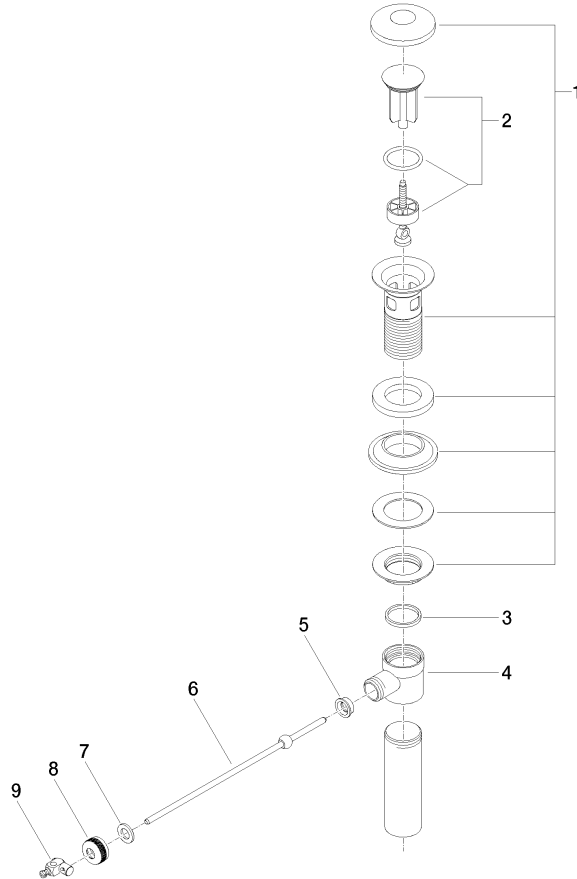

Basin Waste 1" for basin / bidet - Platinum

SPARE PARTS

90 11 01 023 00 Product version from 4/1/2025

Brushed Dark
Platinum

90 11 01 023 00-99

Basin Waste 1" for basin / bidet - Platinum

SPARE PARTS

90 11 01 023 00 Product version from 4/1/2025

90 11 01 023 00 Product version from 4/1/2025

Parts for other finishes can be found here: [Chrome](#)

Spare parts list

No.	Item Number	Name	Quantity used	Delivery time
	6 09 31 09 042-08	Ball rod Ø 5 x 200 mm - Platinum	1.00	-
Spare part can no longer be ordered, please order the replacement item				
	2 90 31 20 009 00-08	Plug for pop-up waste Ø 38 x 94 mm - Platinum	1.00	54
	3 09 14 20 011 90	Washer Vf 3110 31 x 27 x 3 mm -	1.00	14
	7 09 30 11 049 90	Centering disc 10,2 x 18 x 2 mm -	1.00	14
	4 09 21 01 024 90	Basin Waste Strainer waste 1" -	1.00	14
	5 09 14 05 040 90	Washer for pop-up waste Ø 18 x 6,5 mm -	1.00	14
	1 90 11 01 036 00-08	Cup Ø 73 x 86 mm - Platinum	1.00	54
	9 09 34 01 004-08	Joint for pop-up waste 9 x 20 x 25 mm - Platinum	1.00	54
	8 09 23 30 004-08	Cover for pop-up waste 1/2" - Platinum	1.00	54