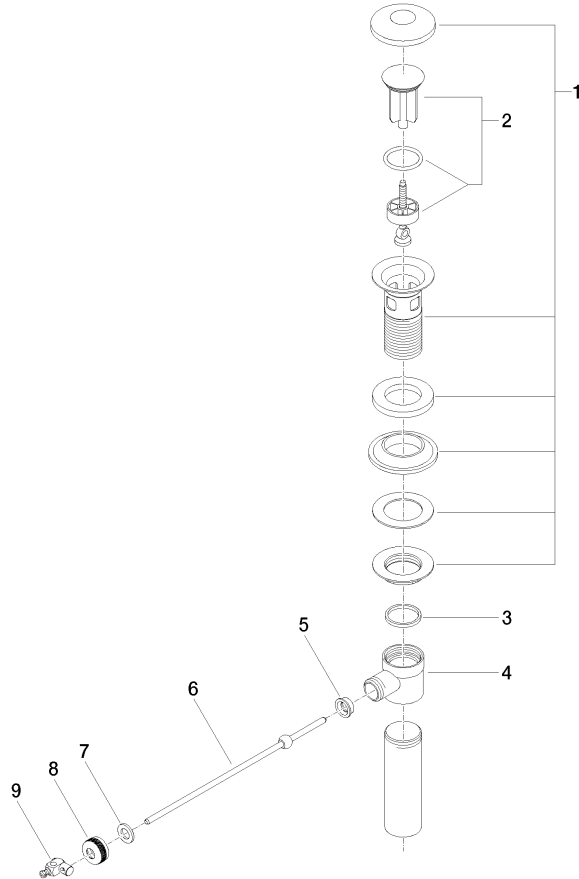

Basin Waste 1" for basin / bidet - Durabross (23kt Gold)

SPARE PARTS

90 11 01 023 00 Product version from 4/1/2025

Brushed Dark
Platinum

90 11 01 023 00-99

Basin Waste 1" for basin / bidet - Durabrass (23kt Gold)

SPARE PARTS

90 11 01 023 00 Product version from 4/1/2025

90 11 01 023 00 Product version from 4/1/2025

Parts for other finishes can be found here: [Chrome](#)

Spare parts list

No.	Item Number	Name	Quantity used	Delivery time
6	09 31 09 042-09	Ball rod Ø 5 x 200 mm - Durabron (23kt Gold)	1.00	-
Spare part can no longer be ordered, please order the replacement item				
1	90 11 01 036 00-09	Cup Ø 73 x 86 mm - Durabron (23kt Gold)	1.00	-
Spare part can no longer be ordered, please order the replacement item				
5	09 14 05 040 90	Washer for pop-up waste Ø 18 x 6,5 mm -	1.00	14
8	09 23 30 004-09	Cover for pop-up waste 1/2" - Durabron (23kt Gold)	1.00	54
3	09 14 20 011 90	Washer Vf 3110 31 x 27 x 3 mm -	1.00	14
4	09 21 01 024 90	Basin Waste Strainer waste 1" -	1.00	14
7	09 30 11 049 90	Centering disc 10,2 x 18 x 2 mm -	1.00	14
2	90 31 20 009 00-09	Plug for pop-up waste Ø 38 x 94 mm - Durabron (23kt Gold)	1.00	-
Spare part can no longer be ordered, please order the replacement item				
9	09 34 01 004-09	Joint for pop-up waste 9 x 20 x 25 mm - Durabron (23kt Gold)	1.00	54