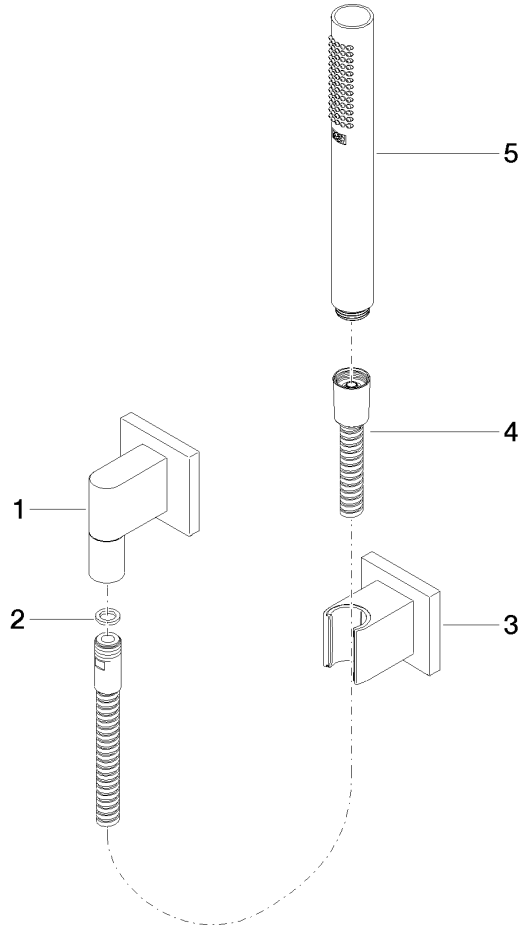

Technical data:

- rosette for shower holder 60 x 60mm
- rosette for wall elbow 60 x 60mm
- 1/2" wall elbow

Notes:

Intrinsic protection against back flow.

Recommended miscellaneous

Concealed wall elbow -

- min. recess depth 90 mm
- max. recess depth 163 mm

35 085 970 90

27 808 980 Product version up to 6/3/2020

mm [inches]

Flow rate chart

Codes & Standards

DIN 4109

EN 1717

ISO 3822

Scottish Water
Byelaws

UK Water Supply
Regulations

Ü-Zeichen

Hand shower set with individual rosettes - Chrome

SERIES SPECIFIC

27 808 980 Product version up to 6/3/2020

Certificates and sustainability

LGA_29

Belgaqua_22_280_2 WRAS_2209

Spare parts list

No.	Item Number	Name	Quantity used	Delivery time
1	28 450 980-00	Wall elbow - Chrome	1.00	20
4	90 30 02 072 00-00	Metal shower hose 1/2" x 3/8" x 1250 mm - Chrome	1.00	20
2	90 14 20 026 00 90	Washer 14 x 8 x 2 mm Centellen WS 3820 -	1.00	14
3	28 050 980-00	Wall bracket - Chrome	1.00	20
5	90 12 11 140 40-00	Bar-type hand shower 15 l/min. - Chrome	1.00	-