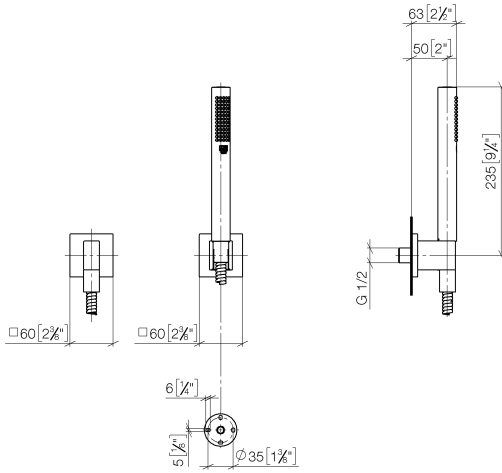

27 808 980 Product version up to 6/3/2020

- COMPACT RAIN, max. flow rate 15 l/min (at 3 bar)
- 3/8" shower outlet
- metal shower hose 1250mm with integrated anti-twist protection
- with anti-scale system

Technical data:

- rosette for shower holder 60 x 60mm
- rosette for wall elbow 60 x 60mm
- 1/2" wall elbow

Notes:

Intrinsic protection against back flow.

Recommended miscellaneous

Concealed wall elbow -

- min. recess depth 90 mm
- max. recess depth 163 mm

35 085 970 90

27 808 980 Product version up to 6/3/2020

mm [inches]

Flow rate chart

Codes & Standards

DIN 4109

EN 1717

ISO 3822

Belgaqua_22_280_2 WRAS_2209

Spare parts list

No.	Item Number	Name	Quantity used	Delivery time
1	28 450 980-00	Wall elbow - Chrome	1.00	20
4	90 30 02 072 00-00	Metal shower hose 1/2" x 3/8" x 1250 mm - Chrome	1.00	20
2	90 14 20 026 00 90	Washer 14 x 8 x 2 mm Centellen WS 3820 -	1.00	14
3	28 050 980-00	Wall bracket - Chrome	1.00	20
5	90 12 11 140 40-00	Bar-type hand shower 15 l/min. - Chrome	1.00	-