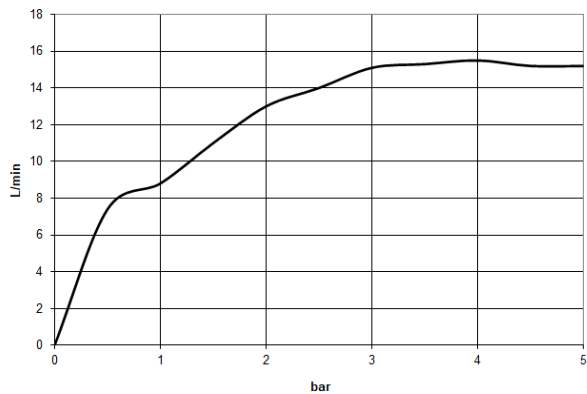

27 808 980 Product version up to 6/3/2020

- COMPACT RAIN, max. flow rate 15 l/min (at 3 bar)
- 3/8" shower outlet
- metal shower hose 1250mm with integrated anti-twist protection
- with anti-scale system

Technical data:

- rosette for shower holder 60 x 60mm
- rosette for wall elbow 60 x 60mm
- 1/2" wall elbow

Notes:

Intrinsic protection against back flow.

Recommended miscellaneous

Concealed wall elbow -

- min. recess depth 90 mm
- max. recess depth 163 mm

35 085 970 90

27 808 980 Product version up to 6/3/2020

mm [inches]

Flow rate chart

Codes & Standards

DIN 4109

EN 1717

ISO 3822