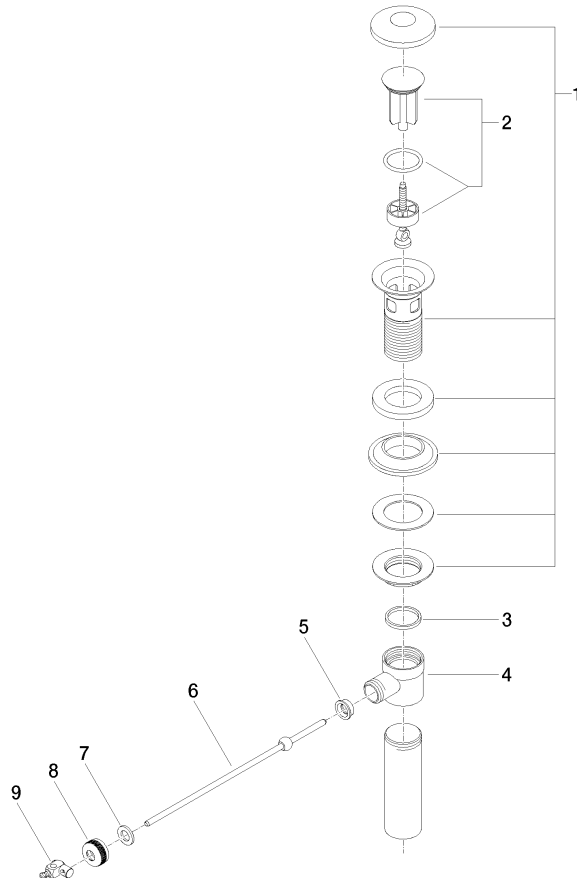

Basin Waste 1" for basin / bidet - Matte White

SPARE PARTS

90 11 01 023 00 Product version from 4/1/2025

Brushed Dark
Platinum

90 11 01 023 00-99

Basin Waste 1" for basin / bidet - Matte White

SPARE PARTS

90 11 01 023 00 Product version from 4/1/2025

90 11 01 023 00 Product version from 4/1/2025

Parts for other finishes can be found here: [Chrome](#)

Spare parts list

No.	Item Number	Name	Quantity used	Delivery time
9	09 34 01 004-10	Joint for pop-up waste 9 x 20 x 25 mm - Matte White	1.00	82
2	90 31 20 009 00-10	Plug for pop-up waste Ø 38 x 94 mm - Matte White	1.00	82
5	09 14 05 040 90	Washer for pop-up waste Ø 18 x 6,5 mm -	1.00	14
7	09 30 11 049 90	Centering disc 10,2 x 18 x 2 mm -	1.00	14
4	09 21 01 024 90	Basin Waste Strainer waste 1" -	1.00	14
3	09 14 20 011 90	Washer Vf 3110 31 x 27 x 3 mm -	1.00	14
8	09 23 30 004-10	Cover for pop-up waste 1/2" - Matte White	1.00	82
1	90 11 01 036 00-10	Cup Ø 73 x 86 mm - Matte White	1.00	82
6	09 31 09 042-10	Ball rod Ø 5 x 200 mm - Matte White	1.00	-