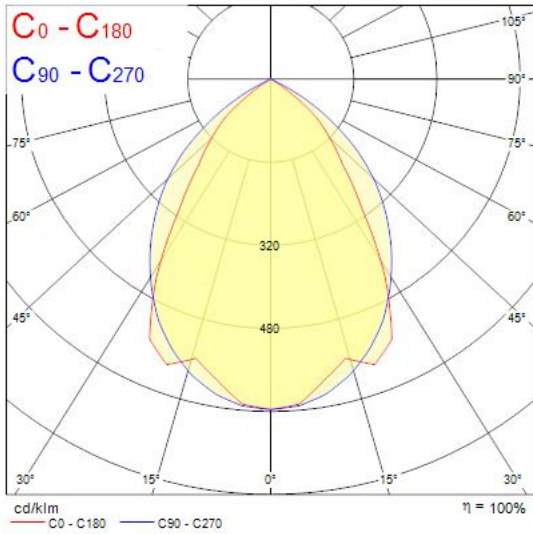

RANA NEO 3500LM REC 1200x300 830 DALI 1L WHITE 0052590

Housing colour	RAL 9016 - Traffic white / Bezel
IP rating	IP20
IK rating	IK07
Product EAN number	5410288525907
Warranty	5 years

Photometry