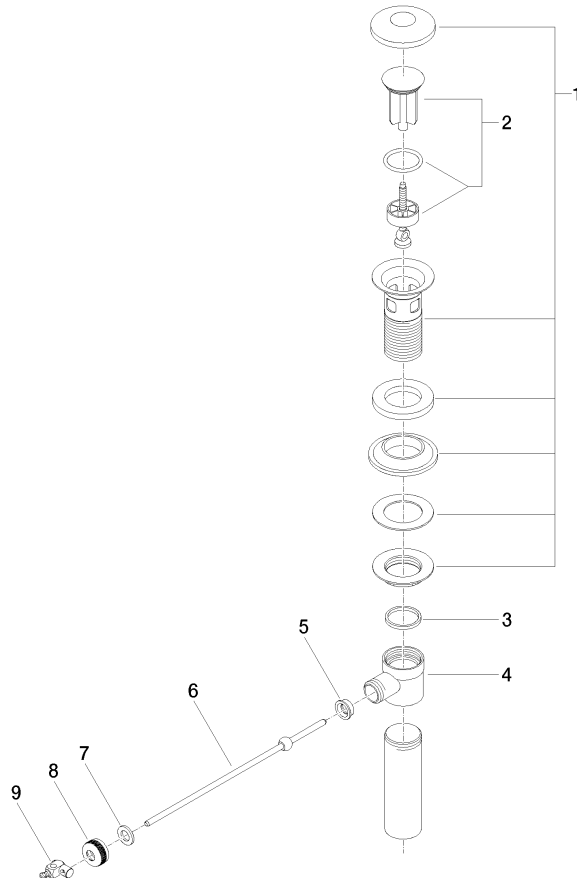

Basin Waste 1" for basin / bidet - Dark Chrome

SPARE PARTS

90 11 01 023 00 Product version from 4/1/2025

Brushed Dark
Platinum

90 11 01 023 00-99

Basin Waste 1" for basin / bidet - Dark Chrome

SPARE PARTS

90 11 01 023 00 Product version from 4/1/2025

90 11 01 023 00 Product version from 4/1/2025

Parts for other finishes can be found here: [Chrome](#)

Spare parts list

No.	Item Number	Name	Quantity used	Delivery time
	2	90 31 20 009 00-19	Plug for pop-up waste Ø 38 x 94 mm - Dark Chrome	1.00 40
	7	09 30 11 049 90	Centering disc 10,2 x 18 x 2 mm -	1.00 14
	4	09 21 01 024 90	Basin Waste Strainer waste 1" -	1.00 14
	5	09 14 05 040 90	Washer for pop-up waste Ø 18 x 6,5 mm -	1.00 14
	1	90 11 01 036 00-19	Cup Ø 73 x 86 mm - Dark Chrome	1.00 40
	6	09 31 09 042-19	pull-rod	1.00 -
Spare part can no longer be ordered, please order the replacement item				
	3	09 14 20 011 90	Washer Vf 3110 31 x 27 x 3 mm -	1.00 14
	9	09 34 01 004-19	Joint for pop-up waste 9 x 20 x 25 mm - Dark Chrome	1.00 40
	8	09 23 30 004-19	Cover for pop-up waste 1/2" - Dark Chrome	1.00 40