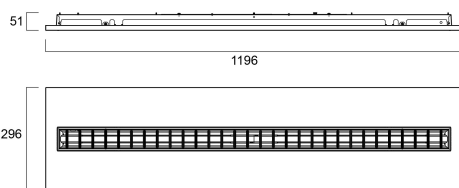

Technical drawings

Data table

GENERAL DATA