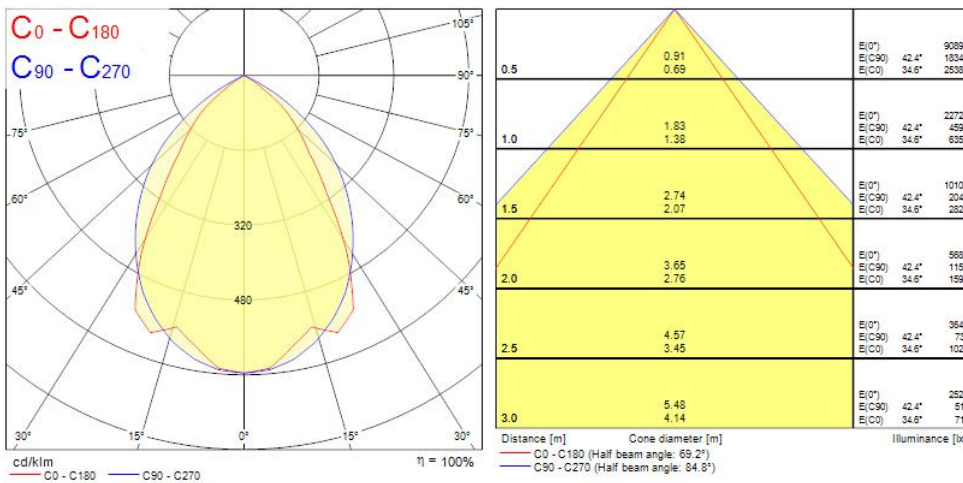

RANA NEO 3500LM REC 1200x300 830 DALI 1L WHITE 0052590

Housing colour	RAL 9016 - Traffic white / Bezel
IP rating	IP20
IK rating	IK07
Product EAN number	5410288525907
Warranty	5 years

Photometry