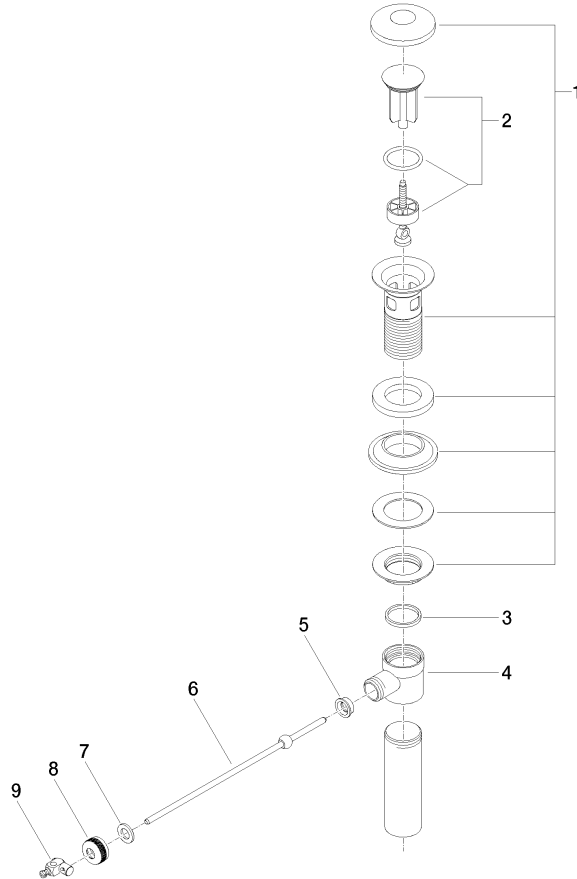

Basin Waste 1" for basin / bidet - Light Gold (PVD)

SPARE PARTS

90 11 01 023 00 Product version from 4/1/2025

Brushed Dark
Platinum

90 11 01 023 00-99

Basin Waste 1" for basin / bidet - Light Gold (PVD)

SPARE PARTS

90 11 01 023 00 Product version from 4/1/2025

90 11 01 023 00 Product version from 4/1/2025

Parts for other finishes can be found here: [Chrome](#)

Spare parts list

No.	Item Number	Name	Quantity used	Delivery time
9	09 34 01 004-26	Joint for pop-up waste 9 x 20 x 25 mm - Light Gold (PVD)	1.00	82
5	09 14 05 040 90	Washer for pop-up waste Ø 18 x 6,5 mm -	1.00	14
3	09 14 20 011 90	Washer Vf 3110 31 x 27 x 3 mm -	1.00	14
6	09 31 09 042-26	Ball rod Ø 5 x 200 mm - Light Gold (PVD)	1.00	-
Spare part can no longer be ordered, please order the replacement item				
8	09 23 30 004-26	Cover for pop-up waste 1/2" - Light Gold (PVD)	1.00	82
4	09 21 01 024 90	Basin Waste Strainer waste 1" -	1.00	14
1	90 11 01 036 00-26	Cup Ø 73 x 86 mm - Light Gold (PVD)	1.00	40
2	90 31 20 009 00-26	Plug for pop-up waste Ø 38 x 94 mm - Light Gold (PVD)	1.00	40
7	09 30 11 049 90	Centering disc 10,2 x 18 x 2 mm -	1.00	14