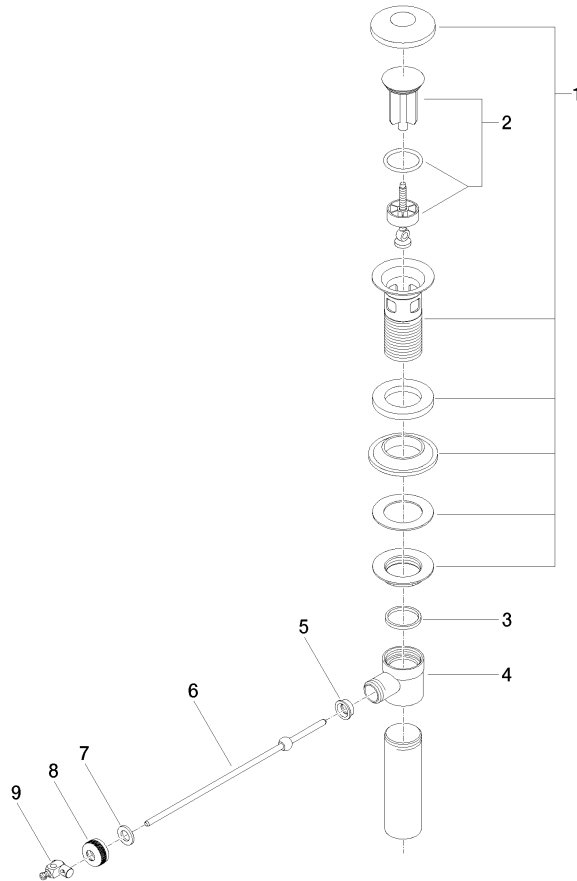

Basin Waste 1" for basin / bidet - Brushed Light Gold (PVD)

SPARE PARTS

90 11 01 023 00 Product version from 4/1/2025

Brushed Dark  
Platinum

90 11 01 023 00-99

## Basin Waste 1" for basin / bidet - Brushed Light Gold (PVD)

SPARE PARTS

90 11 01 023 00 Product version from 4/1/2025

90 11 01 023 00 Product version from 4/1/2025

Parts for other finishes can be found here: [Chrome](#)

### Spare parts list

No.	Item Number	Name	Quantity used	Delivery time
4	09 21 01 024 90	Basin Waste Strainer waste 1" -	1.00	14
7	09 30 11 049 90	Centering disc 10,2 x 18 x 2 mm -	1.00	14
1	90 11 01 036 00-27	Cup Ø 73 x 86 mm - Brushed Light Gold (PVD)	1.00	40
9	09 34 01 004-27	Joint for pop-up waste 9 x 20 x 25 mm - Brushed Light Gold (PVD)	1.00	82
3	09 14 20 011 90	Washer Vf 3110 31 x 27 x 3 mm -	1.00	14
6	09 31 09 042-27	Ball rod Ø 5 x 200 mm - Brushed Light Gold (PVD)	1.00	-
Spare part can no longer be ordered, please order the replacement item				
8	09 23 30 004-27	Cover for pop-up waste 1/2" - Brushed Light Gold (PVD)	1.00	82
5	09 14 05 040 90	Washer for pop-up waste Ø 18 x 6,5 mm -	1.00	14
2	90 31 20 009 00-27	Plug for pop-up waste Ø 38 x 94 mm - Brushed Light Gold (PVD)	1.00	40