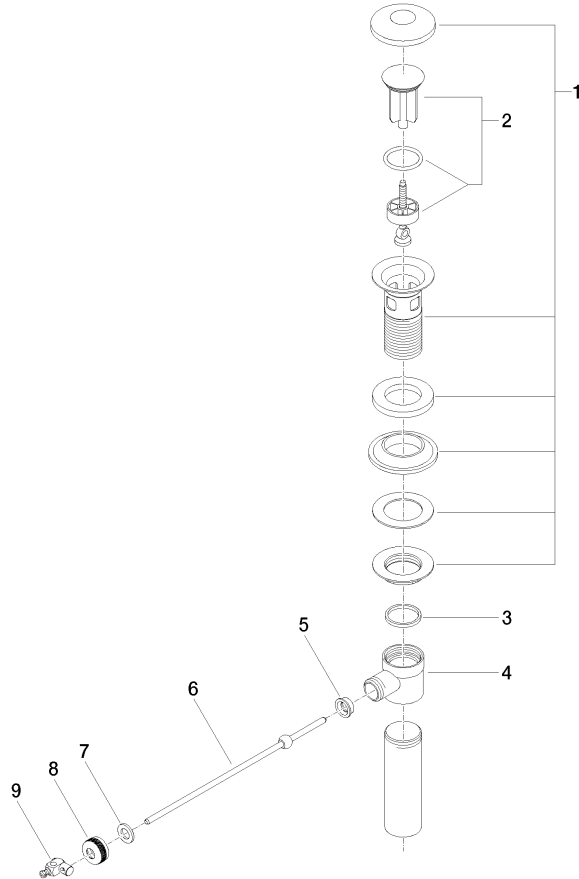

## Basin Waste 1" for basin / bidet - Brushed Durabronz (23kt Gold)

SPARE PARTS

90 11 01 023 00 Product version from 4/1/2025

	Brushed Chrome	90 11 01 023 00-93
	Brushed Dark Platinum	90 11 01 023 00-99

Basin Waste 1" for basin / bidet - Brushed Durabronz (23kt Gold)

SPARE PARTS

90 11 01 023 00 Product version from 4/1/2025

90 11 01 023 00 Product version from 4/1/2025

Parts for other finishes can be found here: [Chrome](#)

**Spare parts list**

No.	Item Number	Name	Quantity used	Delivery time
	9 09 34 01 004-28	Joint for pop-up waste 9 x 20 x 25 mm - Brushed Durabron (23kt Gold)	1.00	-
Spare part can no longer be ordered, please order the replacement item				
	6 09 31 09 042-28	Ball rod Ø 5 x 200 mm - Brushed Durabron (23kt Gold)	1.00	-
Spare part can no longer be ordered, please order the replacement item				
4	09 21 01 024 90	Basin Waste Strainer waste 1" -	1.00	14
8	09 23 30 004-28	Cover for pop-up waste 1/2" - Brushed Durabron (23kt Gold)	1.00	40
7	09 30 11 049 90	Centering disc 10,2 x 18 x 2 mm -	1.00	14
5	09 14 05 040 90	Washer for pop-up waste Ø 18 x 6,5 mm -	1.00	14
2	90 31 20 009 00-28	Plug for pop-up waste Ø 38 x 94 mm - Brushed Durabron (23kt Gold)	1.00	40
3	09 14 20 011 90	Washer Vf 3110 31 x 27 x 3 mm -	1.00	14
1	90 11 01 036 00-28	Cup Ø 73 x 86 mm - Brushed Durabron (23kt Gold)	1.00	40