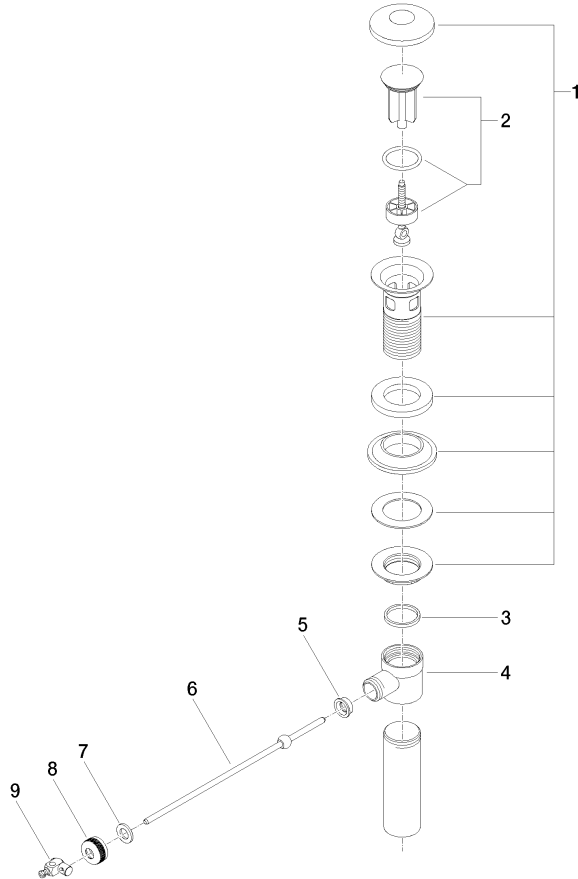

Basin Waste 1" for basin / bidet - Red

SPARE PARTS

90 11 01 023 00 Product version from 4/1/2025

Brushed Dark
Platinum

90 11 01 023 00-99

Basin Waste 1" for basin / bidet - Red

SPARE PARTS

90 11 01 023 00 Product version from 4/1/2025

90 11 01 023 00 Product version from 4/1/2025

Parts for other finishes can be found here: [Chrome](#)

Spare parts list

No.	Item Number	Name	Quantity used	Delivery time
7	09 30 11 049 90	Centering disc 10,2 x 18 x 2 mm -	1.00	14
6	09 31 09 042-29	pull-rod	1.00	-
Spare part can no longer be ordered, please order the replacement item				
3	09 14 20 011 90	Washer Vf 3110 31 x 27 x 3 mm -	1.00	14
9	09 34 01 004-29	joint	1.00	-
Spare part can no longer be ordered, please order the replacement item				
8	09 23 30 004-29	nut	1.00	-
Spare part can no longer be ordered, please order the replacement item				
4	09 21 01 024 90	Basin Waste Strainer waste 1" -	1.00	14
5	09 14 05 040 90	Washer for pop-up waste Ø 18 x 6,5 mm -	1.00	14
1	90 11 01 036 00-29	Cup Ø 73 x 86 mm - Red	1.00	54
2	90 31 20 009 00-29	Plug for pop-up waste Ø 38 x 94 mm - Red	1.00	54