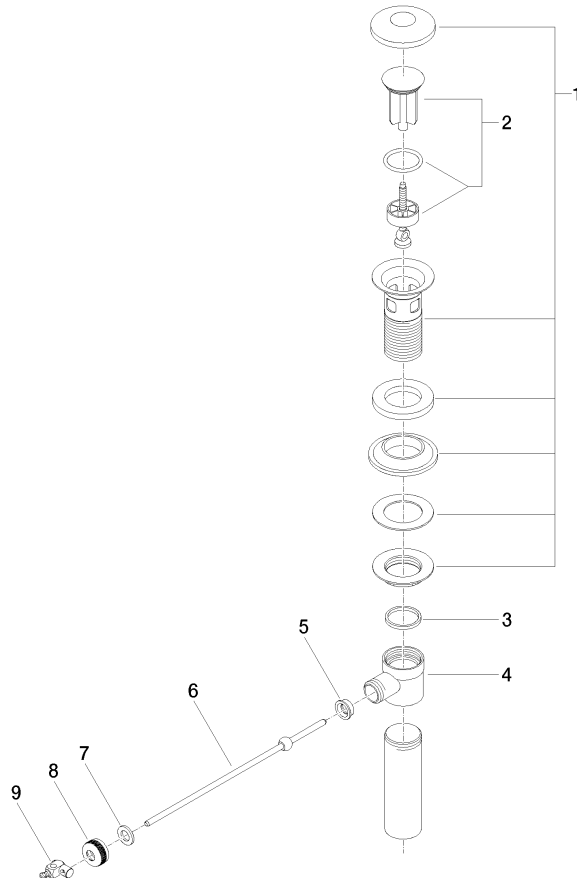

## Basin Waste 1" for basin / bidet - Orange

SPARE PARTS

90 11 01 023 00 Product version from 4/1/2025

Brushed Dark  
Platinum

90 11 01 023 00-99

## Basin Waste 1" for basin / bidet - Orange

SPARE PARTS

90 11 01 023 00 Product version from 4/1/2025

90 11 01 023 00 Product version from 4/1/2025

Parts for other finishes can be found here: [Chrome](#)

## Spare parts list

No.	Item Number	Name	Quantity used	Delivery time
	6 09 31 09 042-30	pull-rod	1.00	-
Spare part can no longer be ordered, please order the replacement item				
	3 09 14 20 011 90	Washer Vf 3110 31 x 27 x 3 mm -	1.00	14
	7 09 30 11 049 90	Centering disc 10,2 x 18 x 2 mm -	1.00	14
	8 09 23 30 004-30	nut	1.00	-
Spare part can no longer be ordered, please order the replacement item				
	5 09 14 05 040 90	Washer for pop-up waste Ø 18 x 6,5 mm -	1.00	14
	4 09 21 01 024 90	Basin Waste Strainer waste 1" -	1.00	14
	1 90 11 01 036 00-30	Cup Ø 73 x 86 mm - Orange	1.00	54
	2 90 31 20 009 00-30	Plug for pop-up waste Ø 38 x 94 mm - Orange	1.00	54
	9 09 34 01 004-30	joint	1.00	-
Spare part can no longer be ordered, please order the replacement item				