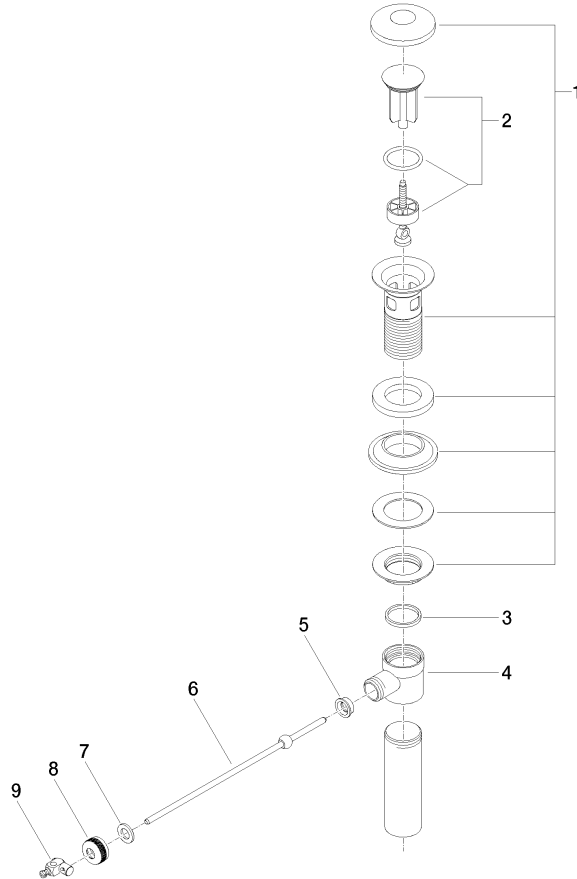

## Basin Waste 1" for basin / bidet - Dark Green

SPARE PARTS

90 11 01 023 00 Product version from 4/1/2025

Brushed Dark  
Platinum

90 11 01 023 00-99

## Basin Waste 1" for basin / bidet - Dark Green

SPARE PARTS

90 11 01 023 00 Product version from 4/1/2025

90 11 01 023 00 Product version from 4/1/2025

Parts for other finishes can be found here: [Chrome](#)

**Spare parts list**

No.	Item Number	Name	Quantity used	Delivery time
4	09 21 01 024 90	Basin Waste Strainer waste 1" -	1.00	14
5	09 14 05 040 90	Washer for pop-up waste Ø 18 x 6,5 mm -	1.00	14
1	90 11 01 036 00-31	Cup Ø 73 x 86 mm - Dark Green	1.00	54
8	09 23 30 004-31	nut	1.00	-
Spare part can no longer be ordered, please order the replacement item				
2	90 31 20 009 00-31	Plug for pop-up waste Ø 38 x 94 mm - Dark Green	1.00	54
9	09 34 01 004-31	joint	1.00	-
Spare part can no longer be ordered, please order the replacement item				
3	09 14 20 011 90	Washer Vf 3110 31 x 27 x 3 mm -	1.00	14
7	09 30 11 049 90	Centering disc 10,2 x 18 x 2 mm -	1.00	14
6	09 31 09 042-31	pull-rod	1.00	-
Spare part can no longer be ordered, please order the replacement item				