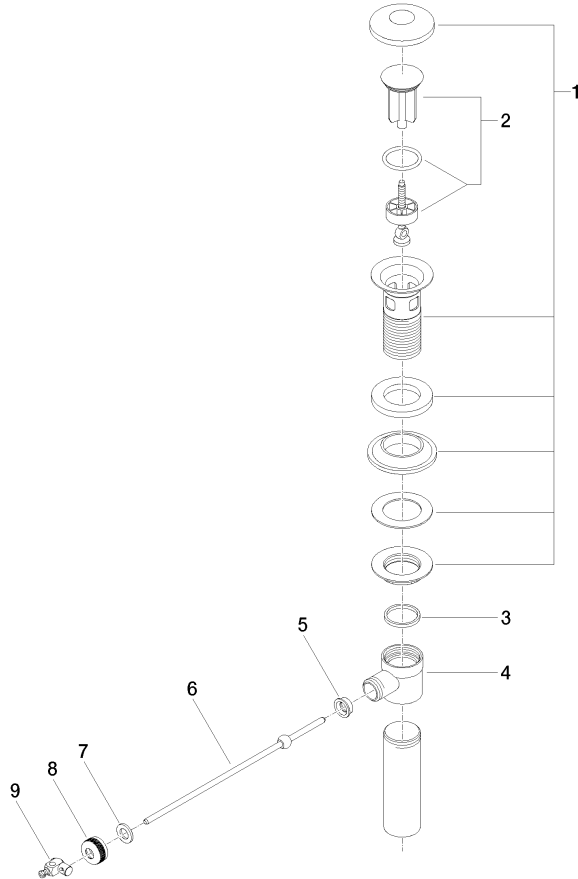

## Basin Waste 1" for basin / bidet - Matte Black

SPARE PARTS

90 11 01 023 00 Product version from 4/1/2025

Brushed Dark  
Platinum

90 11 01 023 00-99

## Basin Waste 1" for basin / bidet - Matte Black

SPARE PARTS

---

90 11 01 023 00 Product version from 4/1/2025

90 11 01 023 00 Product version from 4/1/2025

Parts for other finishes can be found here: [Chrome](#)

**Spare parts list**

No.	Item Number	Name	Quantity used	Delivery time
	6 09 31 09 042-33	Ball rod Ø 5 x 200 mm - Matte Black	1.00	-
Spare part can no longer be ordered, please order the replacement item				
	3 09 14 20 011 90	Washer Vf 3110 31 x 27 x 3 mm -	1.00	14
	8 09 23 30 004-33	Cover for pop-up waste 1/2" - Matte Black	1.00	40
	1 90 11 01 036 00-33	Cup Ø 73 x 86 mm - Matte Black	1.00	40
	2 90 31 20 009 00-33	Plug for pop-up waste Ø 38 x 94 mm - Matte Black	1.00	40
	4 09 21 01 024 90	Basin Waste Strainer waste 1" -	1.00	14
	7 09 30 11 049 90	Centering disc 10,2 x 18 x 2 mm -	1.00	14
	9 09 34 01 004-33	Joint for pop-up waste 9 x 20 x 25 mm - Matte Black	1.00	40
	5 09 14 05 040 90	Washer for pop-up waste Ø 18 x 6,5 mm -	1.00	14