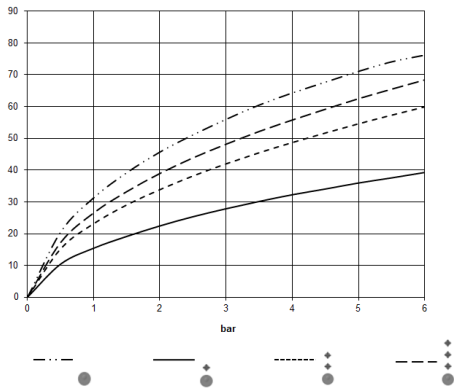

36 503 780 Product version up to 12/31/2021
mm [inches]

Flow rate chart

Codes & Standards

DIN 4109

EN 1111

ISO 3822

Scottish Water
Byelaws

UK Water Supply
Regulations