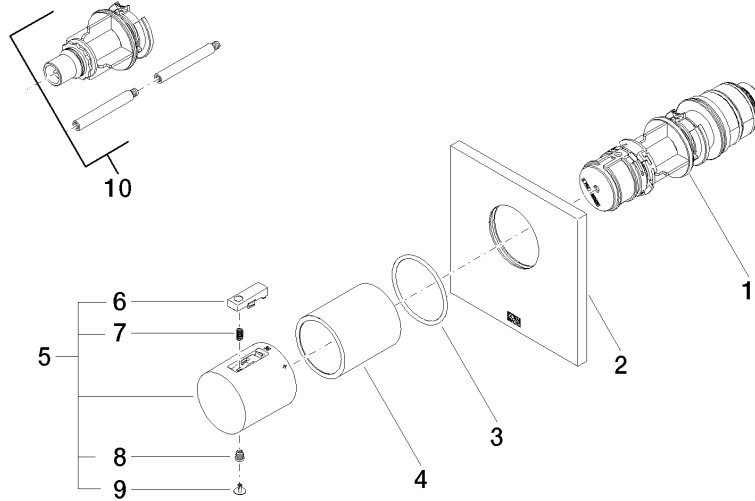

LGA_29

LGA_29

LGA_29

EPD-DOR-20230287

-IBA1-EN

Environmental.prod
uct-declarat

xTOOL Concealed thermostat without volume control 3/4" - Brushed Durabross SERIES SPECIFIC (23kt Gold)

36 503 780 Product version up to 12/31/2021

Spare parts list

| No. | Item Number | Name | Quantity used | Delivery time |
|-----|--|--|---------------|---------------|
| | 3 90 14 10 049 00 90 | O-Ring 45,69 x 2,62 mm - | 1.00 | 14 |
| | 4 90 21 02 112 00-28 | Sleeve - Brushed Durabross (23kt Gold) | 1.00 | 40 |
| | 2 09 11 02 196-28 | xTOOL Rosette 120 x 120 x 8,5 mm - Brushed Durabross (23kt Gold) | 1.00 | - |
| | Spare part can no longer be ordered, please order the replacement item | | | |
| | 091102533-28 | Cover for xTOOL - Brushed Durabross (23kt Gold) | | |
| | 7 90 16 02 027 00 90 | Spring Ø 4,5 x 7,5 mm - | 1.00 | 14 |
| | 5 90 17 33 004 00-28 | Handle for thermostat Ø 46 x 48 mm - Brushed Durabross (23kt Gold) | 1.00 | - |
| | Spare part can no longer be ordered, please order the replacement item | | | |
| | 90173302000-28 | Handle for thermostat Ø 46 x 48 mm - Brushed Durabross (23kt Gold) | | |
| | 10 12 178 970 90 | Extension 46 mm - | 1.00 | 14 |
| | 9 90 31 20 049 00-13 | Plug - black | 1.00 | 40 |
| | 8 90 30 30 136 00 90 | Bolt - | 1.00 | 14 |
| | 6 90 21 33 011 00-13 | Repair kit for thermostat handle - black | 1.00 | 14 |
| | 1 90 15 02 063 00 90 | Thermostat cartridge with control unit Ø 44 x 147 mm - | 1.00 | 14 |