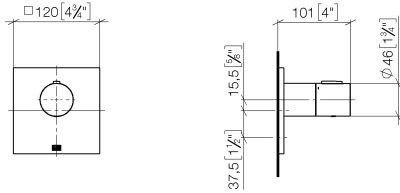

Required miscellaneous

| | | |
|--|--|---------------|
| | xGRID Installation track 555 mm - | 12 360 970 90 |
|--|--|---------------|

Required miscellaneous

| | | |
|--|---|---------------|
| | xTOOL Concealed thermostat module without volume control - | 35 503 970 90 |
| | •min. recess depth 115 mm | |
| | •max. recess depth 155 mm | |

36 503 780 Product version up to 12/31/2021
mm [inches]

Flow rate chart

Codes & Standards

DIN 4109

EN 1111

ISO 3822

Scottish Water
Byelaws

UK Water Supply
Regulations