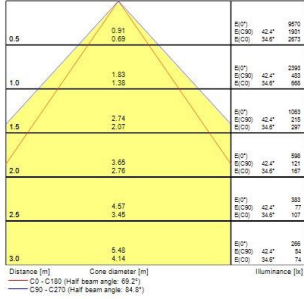

RANA NEO Recessed 1200

RANA NEO 3700LM REC 1200x300 840 CC 1L WHITE

0052589

PRODUCT OVERVIEW

Product name	RANA NEO 3700LM REC 1200x300 840 CC 1L WHITE
Technology	LED (3 SDCM)
Cap/Base	N/A
Housing	Steel
Mount	Ceiling recessed mounting
Warranty	5 years
Fixture luminous flux (lm)	3761
Luminaire efficacy (lm/W)	125
Colour temperature (K)	4000
Light colour	Neutral White
CRI (Ra)	80
Colour Variation Initial (SDCM)	SDCM3
Glare control	< 18
Photobiological Risk Group	RG0
Total power consumption (W)	30
Electrical protection	Class I
Control gear type	LED driver constant current
LED Flickering Rate	Ultra low (5% or less)
Housing colour	RAL 9016 - Traffic white / Bezel
IP rating	IP20
IK rating	IK07
Product EAN number	5410288525891

PHOTOMETRY

RANA NEO Recessed 1200

RANA NEO 3700LM REC 1200x300 840 CC 1L WHITE
0052589

TECHNICAL DRAWINGS