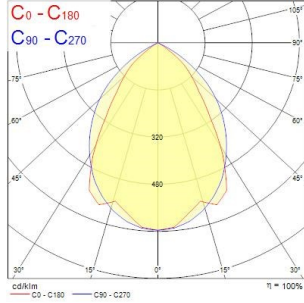

RANA NEO Recessed 1200

RANA NEO 3700LM REC 1200x300 840 CC 1L WHITE

0052589

PRODUCT OVERVIEW

Product name	RANA NEO 3700LM REC 1200x300 840 CC 1L WHITE
Technology	LED (3 SDCM)
Cap/Base	N/A
Housing	Steel
Mount	Ceiling recessed mounting
Warranty	5 years
Fixture luminous flux (lm)	3761
Luminaire efficacy (lm/W)	125
Colour temperature (K)	4000
Light colour	Neutral White
CRI (Ra)	80
Colour Variation Initial (SDCM)	SDCM3
Glare control	< 18
Photobiological Risk Group	RG0
Total power consumption (W)	30
Electrical protection	Class I
Control gear type	LED driver constant current
LED Flickering Rate	Ultra low (5% or less)
Housing colour	RAL 9016 - Traffic white / Bezel
IP rating	IP20
IK rating	IK07
Product EAN number	5410288525891

PHOTOMETRY

RANA NEO Recessed 1200

RANA NEO 3700LM REC 1200x300 840 CC 1L WHITE
0052589

TECHNICAL DRAWINGS