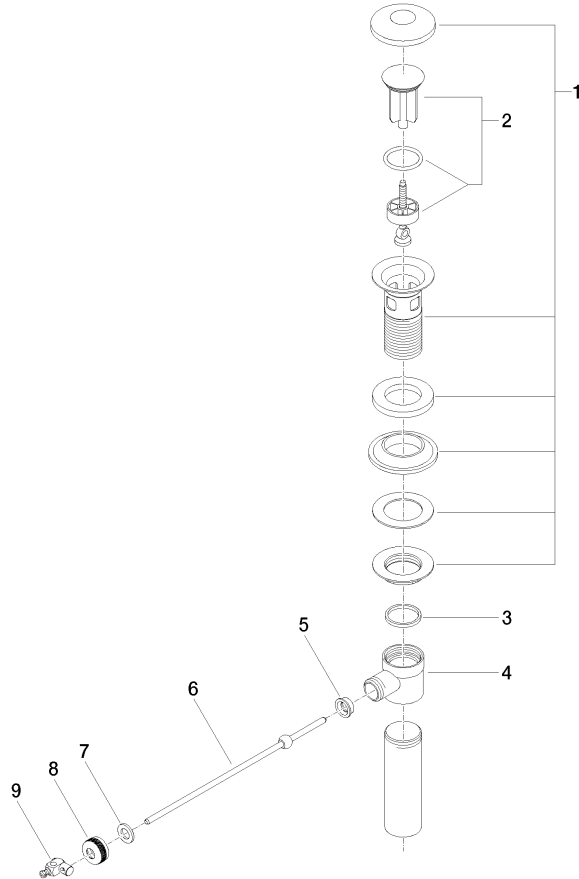

Basin Waste 1" for basin / bidet - Brushed Champagne (22kt Gold)

SPARE PARTS

90 11 01 023 00 Product version from 4/1/2025

	Brushed Chrome	90 11 01 023 00-93
	Brushed Dark Platinum	90 11 01 023 00-99

Basin Waste 1" for basin / bidet - Brushed Champagne (22kt Gold)

SPARE PARTS

90 11 01 023 00 Product version from 4/1/2025

90 11 01 023 00 Product version from 4/1/2025

Parts for other finishes can be found here: [Chrome](#)

Spare parts list

No.	Item Number	Name	Quantity used	Delivery time
1	90 11 01 036 00-46	Cup Ø 73 x 86 mm - Brushed Champagne (22kt Gold)	1.00	40
3	09 14 20 011 90	Washer Vf 3110 31 x 27 x 3 mm -	1.00	14
5	09 14 05 040 90	Washer for pop-up waste Ø 18 x 6,5 mm -	1.00	14
4	09 21 01 024 90	Basin Waste Strainer waste 1" -	1.00	14
8	09 23 30 004-46	nut	1.00	82
2	90 31 20 009 00-46	Plug for pop-up waste Ø 38 x 94 mm - Brushed Champagne (22kt Gold)	1.00	40
7	09 30 11 049 90	Centering disc 10,2 x 18 x 2 mm -	1.00	14
6	09 31 09 042-46	pull-rod	1.00	-
Spare part can no longer be ordered, please order the replacement item				
9	09 34 01 004-46	joint	1.00	82