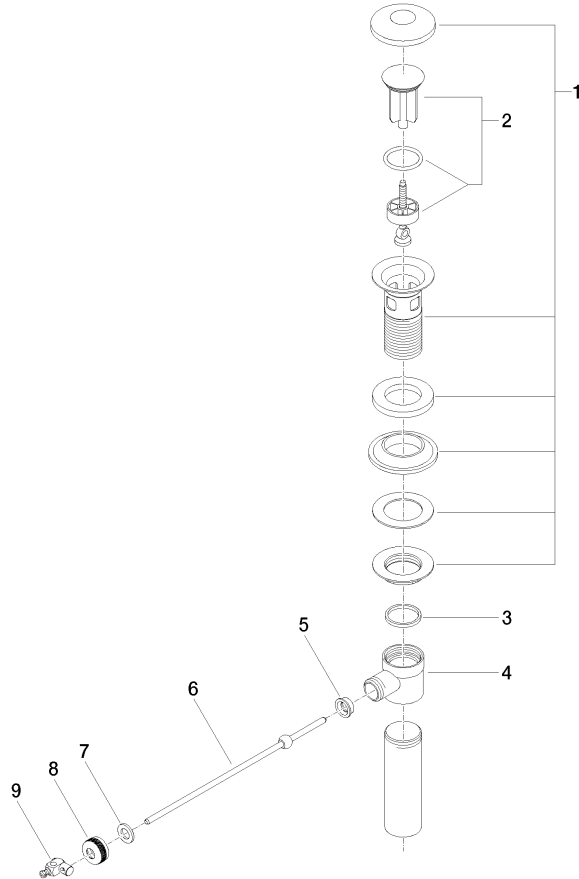

## Basin Waste 1" for basin / bidet - Brushed Chrome

SPARE PARTS

90 11 01 023 00 Product version from 4/1/2025

Brushed Dark  
Platinum

90 11 01 023 00-99

## Basin Waste 1" for basin / bidet - Brushed Chrome

SPARE PARTS

90 11 01 023 00 Product version from 4/1/2025

90 11 01 023 00 Product version from 4/1/2025

Parts for other finishes can be found here: [Chrome](#)

**Spare parts list**

No.	Item Number	Name	Quantity used	Delivery time
2	90 31 20 009 00-93	plug	1.00	-
Spare part can no longer be ordered, please order the replacement item				
6	09 31 09 042-93	pull-rod	1.00	-
Spare part can no longer be ordered, please order the replacement item				
8	09 23 30 004-93	Cover for pop-up waste 1/2" - Brushed Chrome	1.00	40
3	09 14 20 011 90	Washer Vf 3110 31 x 27 x 3 mm -	1.00	14
4	09 21 01 024 90	Basin Waste Strainer waste 1" -	1.00	14
9	09 34 01 004-93	Joint for pop-up waste 9 x 20 x 25 mm - Brushed Chrome	1.00	40
7	09 30 11 049 90	Centering disc 10,2 x 18 x 2 mm -	1.00	14
5	09 14 05 040 90	Washer for pop-up waste Ø 18 x 6,5 mm -	1.00	14
1	90 11 01 036 00-93	cup	1.00	-
Spare part can no longer be ordered, please order the replacement item				