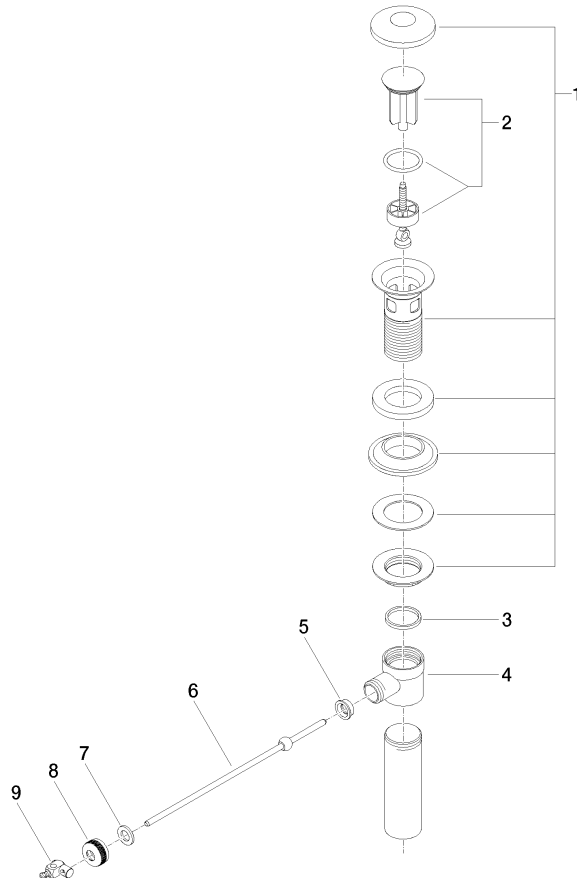

Basin Waste 1" for basin / bidet - Brushed Dark Platinum

SPARE PARTS

90 11 01 023 00 Product version from 4/1/2025

Brushed Chrome

90 11 01 023 00-93

Basin Waste 1" for basin / bidet - Brushed Dark Platinum

SPARE PARTS

90 11 01 023 00 Product version from 4/1/2025

90 11 01 023 00 Product version from 4/1/2025

Parts for other finishes can be found here: [Chrome](#)

Spare parts list

No.	Item Number	Name	Quantity used	Delivery time
9	09 34 01 004-99	Joint for pop-up waste 9 x 20 x 25 mm - Brushed Dark Platinum	1.00	40
4	09 21 01 024 90	Basin Waste Strainer waste 1" -	1.00	14
8	09 23 30 004-99	Cover for pop-up waste 1/2" - Brushed Dark Platinum	1.00	40
7	09 30 11 049 90	Centering disc 10,2 x 18 x 2 mm -	1.00	14
1	90 11 01 036 00-99	Cup Ø 73 x 86 mm - Brushed Dark Platinum	1.00	40
3	09 14 20 011 90	Washer Vf 3110 31 x 27 x 3 mm -	1.00	14
6	09 31 09 042-99	Ball rod Ø 5 x 200 mm - Brushed Dark Platinum	1.00	40
5	09 14 05 040 90	Washer for pop-up waste Ø 18 x 6,5 mm -	1.00	14
2	90 31 20 009 00-99	Plug for pop-up waste Ø 38 x 94 mm - Brushed Dark Platinum	1.00	40