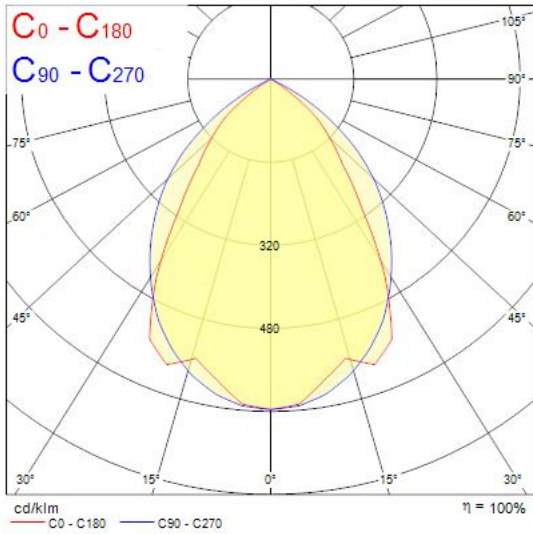

RANA NEO 3500LM REC 1200x300 830 CC 1L WHITE 0052588

Housing colour	RAL 9016 - Traffic white / Bezel
IP rating	IP20
IK rating	IK07
Product EAN number	5410288525884
Warranty	5 years

Photometry