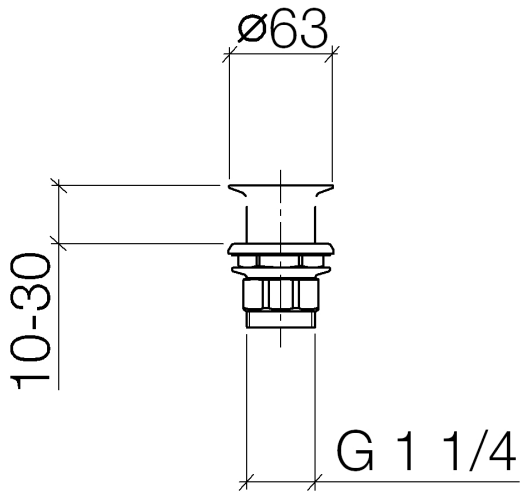

10 110 970 Product version from 10/1/2023

	Brushed Durabronz (23kt Gold)	10 110 970-28
	Chrome	10 110 970-00
	Brushed Platinum	10 110 970-06
	Platinum	10 110 970-08
	Durabronz (23kt Gold)	10 110 970-09
	Dark Chrome	10 110 970-19
	Light Gold (PVD)	10 110 970-26
	Brushed Light Gold (PVD)	10 110 970-27
	Matte Black	10 110 970-33
	Brushed Gold (PVD)	10 110 970-37
	Brushed Dark Brass (PVD)	10 110 970-39
	Brushed Bronze (PVD)	10 110 970-42
	Brushed Dark Bronze (PVD)	10 110 970-43
	Brushed Champagne (22kt Gold)	10 110 970-46
	Champagne (22kt Gold)	10 110 970-47
	Brushed Chrome	10 110 970-93
	Brushed Dark Platinum	10 110 970-99

Grated waste 1 1/4" - Brushed Durabronz (23kt Gold)

SERIES-VARIOUS

10 110 970 Product version from 10/1/2023

Only suitable for sinks without an overflow.

10 110 970 Product version from 10/1/2023

Parts for other finishes can be found here: Chrome

Spare parts list

No.	Item Number	Name	Quantity used	Delivery time
5	09 23 10 020-28	Mounting Ø 60 x 36,5 mm - Brushed Durabron (23kt Gold)	1.00	40
4	09 23 10 017 90	Mounting with collar Screw connection 1 1/4" -	1.00	-
Spare part can no longer be ordered, please order the replacement item				
2	09 14 05 039 90	Washer 43,5 x 62 x 6 mm -	1.00	14
3	09 14 03 025 90	Washer Profile seal Ø 64 x 6 mm -	1.00	14
1	09 11 01 025-28	Cup for pop-up waste 1 1/4" - Brushed Durabron (23kt Gold)	1.00	40