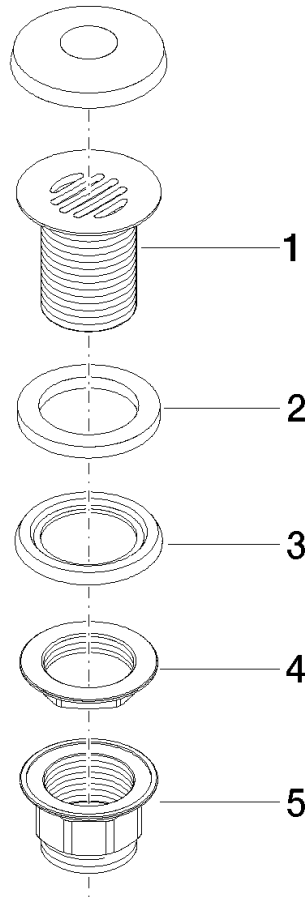

10 110 970 Product version from 10/1/2023

	Brushed Durabronz (23kt Gold)	10 110 970-28
	Chrome	10 110 970-00
	Brushed Platinum	10 110 970-06
	Platinum	10 110 970-08
	Durabronz (23kt Gold)	10 110 970-09
	Dark Chrome	10 110 970-19
	Light Gold (PVD)	10 110 970-26
	Brushed Light Gold (PVD)	10 110 970-27
	Matte Black	10 110 970-33
	Brushed Gold (PVD)	10 110 970-37
	Brushed Dark Brass (PVD)	10 110 970-39
	Brushed Bronze (PVD)	10 110 970-42
	Brushed Dark Bronze (PVD)	10 110 970-43
	Brushed Champagne (22kt Gold)	10 110 970-46
	Champagne (22kt Gold)	10 110 970-47
	Brushed Chrome	10 110 970-93
	Brushed Dark Platinum	10 110 970-99

Grated waste 1 1/4" - Brushed Durabronz (23kt Gold)

SERIES-VARIOUS

10 110 970 Product version from 10/1/2023

Only suitable for sinks without an overflow.

10 110 970 Product version from 10/1/2023

Parts for other finishes can be found here: Chrome

Spare parts list

No.	Item Number	Name	Quantity used	Delivery time
5	09 23 10 020-28	Mounting Ø 60 x 36,5 mm - Brushed Durabron (23kt Gold)	1.00	40
4	09 23 10 017 90	Mounting with collar Screw connection 1 1/4" -	1.00	-
Spare part can no longer be ordered, please order the replacement item				
2	09 14 05 039 90	Washer 43,5 x 62 x 6 mm -	1.00	14
3	09 14 03 025 90	Washer Profile seal Ø 64 x 6 mm -	1.00	14
1	09 11 01 025-28	Cup for pop-up waste 1 1/4" - Brushed Durabron (23kt Gold)	1.00	40