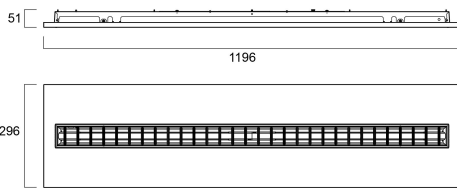

Technical drawings

Data table

GENERAL DATA