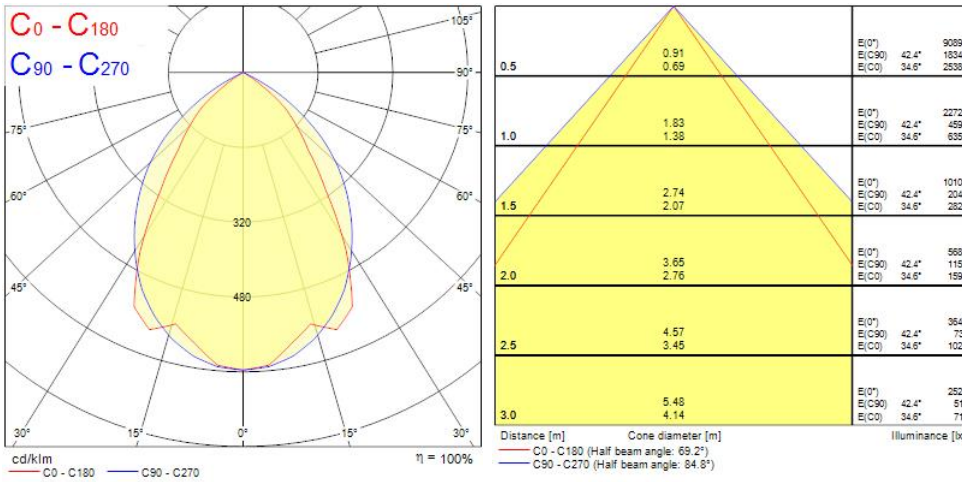

RANA NEO 3500LM REC 1200x300 830 CC 1L WHITE 0052588

Housing colour	RAL 9016 - Traffic white / Bezel
IP rating	IP20
IK rating	IK07
Product EAN number	5410288525884
Warranty	5 years

Photometry