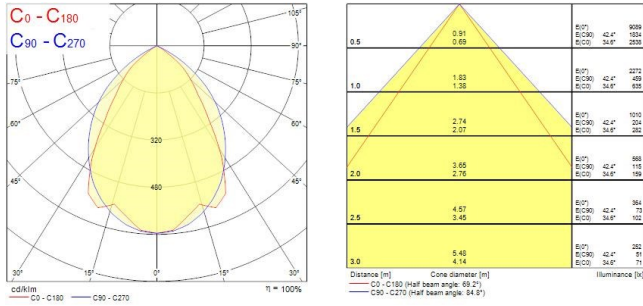

RANA NEO Recessed 1200

RANA NEO 3500LM REC 1200x300 830 CC 1L WHITE

0052588

PRODUCT OVERVIEW

Product name	RANA NEO 3500LM REC 1200x300 830 CC 1L WHITE
Technology	LED (3 SDCM)
Cap/Base	N/A
Housing	Steel
Mount	Ceiling recessed mounting
Warranty	5 years
Fixture luminous flux (lm)	3572
Luminaire efficacy (lm/W)	119
Colour temperature (K)	3000
Light colour	Warm White
CRI (Ra)	80
Colour Variation Initial (SDCM)	SDCM3
Glare control	< 18
Photobiological Risk Group	RG0
Total power consumption (W)	30
Electrical protection	Class I
Control gear type	LED driver constant current
LED Flickering Rate	Ultra low (5% or less)
Housing colour	RAL 9016 - Traffic white / Bezel
IP rating	IP20
IK rating	IK07
Product EAN number	5410288525884

PHOTOMETRY

RANA NEO Recessed 1200

RANA NEO 3500LM REC 1200x300 830 CC 1L WHITE
0052588

TECHNICAL DRAWINGS