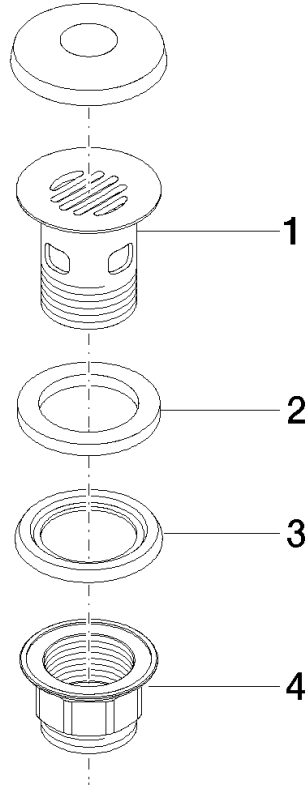

10 105 970 Product version from 10/1/2023

	Brushed Platinum	10 105 970-06
	Chrome	10 105 970-00
	Platinum	10 105 970-08
	Durabrand (23kt Gold)	10 105 970-09
	Dark Chrome	10 105 970-19
	Light Gold (PVD)	10 105 970-26
	Brushed Light Gold (PVD)	10 105 970-27
	Brushed Durabrand (23kt Gold)	10 105 970-28
	Matte Black	10 105 970-33
	Brushed Gold (PVD)	10 105 970-37
	Brushed Dark Brass (PVD)	10 105 970-39
	Brushed Bronze (PVD)	10 105 970-42
	Brushed Dark Bronze (PVD)	10 105 970-43
	Brushed Champagne (22kt Gold)	10 105 970-46
	Champagne (22kt Gold)	10 105 970-47
	Brushed Chrome	10 105 970-93
	Brushed Dark Platinum	10 105 970-99

Grated waste 1 1/4" - Brushed Platinum

SERIES-VARIOUS

10 105 970 Product version from 10/1/2023

Only suitable for basins with an overflow.

10 105 970 Product version from 10/1/2023

10 105 970 Product version from 10/1/2023

Parts for other finishes can be found here: [Chrome](#)

Spare parts list

No.	Item Number	Name	Quantity used	Delivery time
1	09 11 01 027-06	Cup for pop-up waste Strainer valve 1 1/4" - Brushed Platinum	1.00	20
3	09 14 03 025 90	Washer Profile seal Ø 64 x 6 mm -	1.00	14
4	09 23 10 020-06	Mounting Ø 60 x 36,5 mm - Brushed Platinum	1.00	-
Spare part can no longer be ordered, please order the replacement item				
2	09 14 05 039 90	Washer 43,5 x 62 x 6 mm -	1.00	14