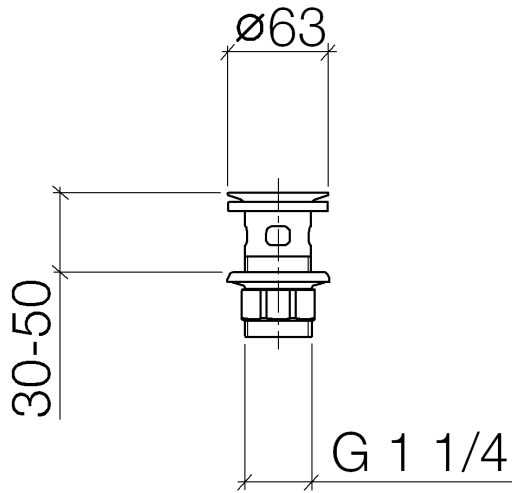

10 105 970 Product version from 10/1/2023

	Brushed Platinum	10 105 970-06
	Chrome	10 105 970-00
	Platinum	10 105 970-08
	Durabrand (23kt Gold)	10 105 970-09
	Dark Chrome	10 105 970-19
	Light Gold (PVD)	10 105 970-26
	Brushed Light Gold (PVD)	10 105 970-27
	Brushed Durabrand (23kt Gold)	10 105 970-28
	Matte Black	10 105 970-33
	Brushed Gold (PVD)	10 105 970-37
	Brushed Dark Brass (PVD)	10 105 970-39
	Brushed Bronze (PVD)	10 105 970-42
	Brushed Dark Bronze (PVD)	10 105 970-43
	Brushed Champagne (22kt Gold)	10 105 970-46
	Champagne (22kt Gold)	10 105 970-47
	Brushed Chrome	10 105 970-93
	Brushed Dark Platinum	10 105 970-99

Grated waste 1 1/4" - Brushed Platinum

SERIES-VARIOUS

10 105 970 Product version from 10/1/2023

Only suitable for basins with an overflow.

10 105 970 Product version from 10/1/2023

10 105 970 Product version from 10/1/2023

Parts for other finishes can be found here: [Chrome](#)

Spare parts list

No.	Item Number	Name	Quantity used	Delivery time
1	09 11 01 027-06	Cup for pop-up waste Strainer valve 1 1/4" - Brushed Platinum	1.00	20
3	09 14 03 025 90	Washer Profile seal Ø 64 x 6 mm -	1.00	14
4	09 23 10 020-06	Mounting Ø 60 x 36,5 mm - Brushed Platinum	1.00	-
Spare part can no longer be ordered, please order the replacement item				
2	09 14 05 039 90	Washer 43,5 x 62 x 6 mm -	1.00	14